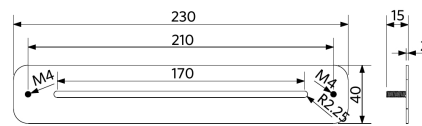

3 JAAR GARANTIE

Maatschets (mm)

LED HC300 12W

LED HC300 Bracket

LED HC350 16W & 22W

LED HC350 Bracket

LED Module sensor CT