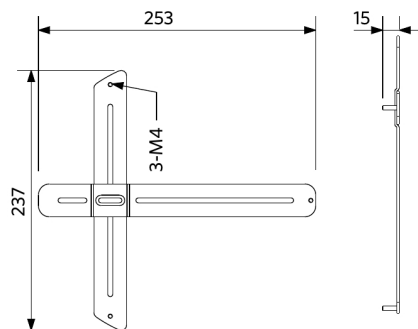

3 JAAR GARANTIE

Maatschets (mm)

LED HC300 12W

LED HC300 Bracket

LED HC350 16W & 22W

LED HC350 Bracket

LED Module sensor CT