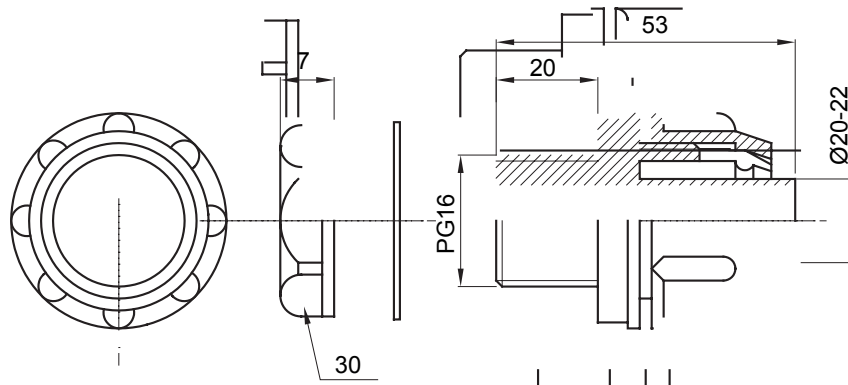

Straight and revolving coupling device for sheath with IP54 protection degree.

Colour	Grey RAL 7035	IP degree	IP54
PG pitch	16	Sheath Ø (mm)	20-22
Type	Fixed	Electrocod	210

DIMENSIONAL

TECHNICAL SYMBOLOGY