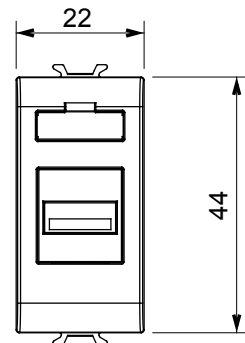

Category	Socket-outlet	Description	USB socket-outlet
Colour	Satin black	No. modules	1
Electrocod	3720	Material	Technopolymer

### DIMENSIONAL