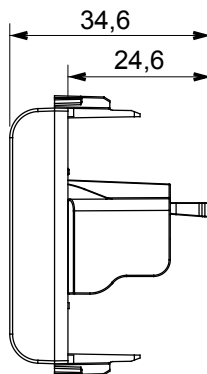

## GW12459

CHORUSMART - Domestic range

Wide range of control devices, sockets for power supply (conforming to national and international standards) signal pick-up, climate control, comfort management, technical alarm signalling and emergency lighting management. The ChoruSmart modular devices are available in five colours, glossy white, satin white, natural beige, satin black and lacquered titanium and in various sizes from 1/2, 1, 2 and 3 modules. Thanks to the mounting supports for rectangular, square and round boxes, endless combinations can be created with the ChoruSmart range of plates.

Category	Socket-outlet	Description	USB socket-outlet
Colour	Satin black	No. modules	1
Electrocod	3720	Material	Technopolymer

### DIMENSIONAL