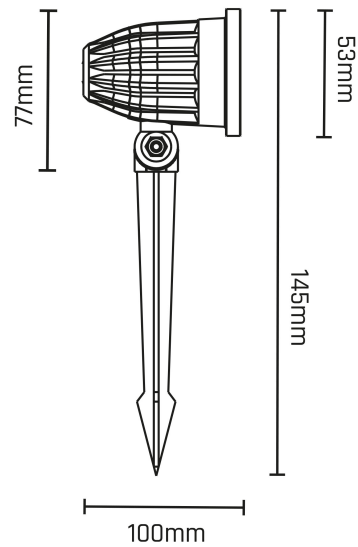

FLORI LIGERO

SLI012017WW_PW

See
more

LED luminaire FLORI LIGERO, with a power of 6 W, high light efficacy 100 lm/W. It has a very high degree of protection IP65, providing protection against the ingress of dust and water jets. It shines with a warm light (3000K). Narrow beam angle 40° gives directional light so that selected surfaces can be better exposed.

IP65

Power	6 W	Voltage	230 V
Luminous flux*	600 lm (360°)	Colour temperature	3000 K
Colour of light	WW	Beam angle	40 °
Degree of protection (IP)	IP65		

Technical data

Code	SLI012017WW_PW
Power	6 W
Nominal current	45 mA
Voltage	230 V
Energy consumption	6 kWh/1000h
Frequency	50HZ Hz
Protection class	II
Power factor	0,5
Useful luminous flux*	600 lm (360°)
Luminous flux**	480 lm (360°)
Lamp efficacy	100 lm/W
Colour temperature	3000 K
Colour of light	WW
Beam angle	40 °
RA	80
Light source included	+
Dimmable	No
Working temperature range	-20/+40 °
Lifespan	17000 h
Housing material	PLASTIC
Degree of protection (IP)	IP65
Colour	Black
Dimension (AxBxC)	53x66x67mm + 145mm spike mm
For use	Inside/Outside
Assembly method	GRUNTOWY
Application	INT/EXT
Made in	PRC