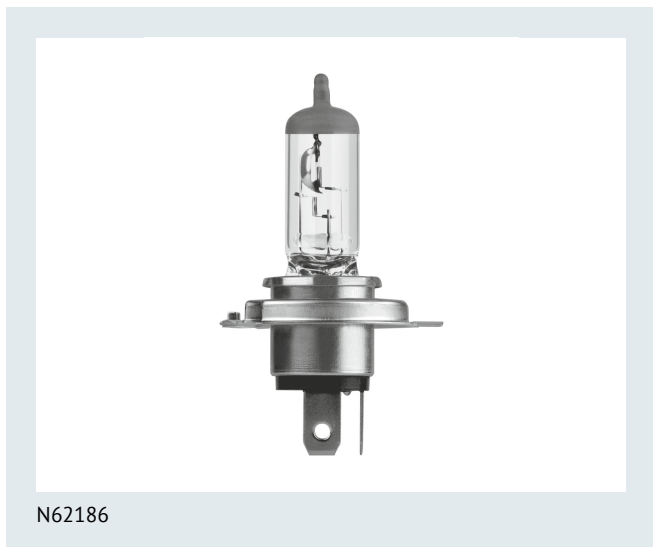

NEOLUX[®]
GERMAN TECHNOLOGY

Power Light 35/35 W 12 V P43t

NEOLUX 12 V halogen off-road lamps illuminate off-road terrain noticeably brighter, thus making it better interpretable. They are also very durable due to resilient materials.

Product family features

- High performance off-road lamp
- More light output
- More power
- More brightness
- Rugged and versatile

N62186

Product information

Product type (off-road vs. on-road)	Off-road
Application (Category and Product specific)	Halogen headlight lamp

Electrical data

Test voltage	13.2 V
Nominal wattage	35/35 W
Nominal voltage	12.0 V

Photometrical data

Color temperature	3200 K
-------------------	--------

Dimensions & weight

Product weight	22.80 g
Length	82.0 mm
Diameter	17.0 mm