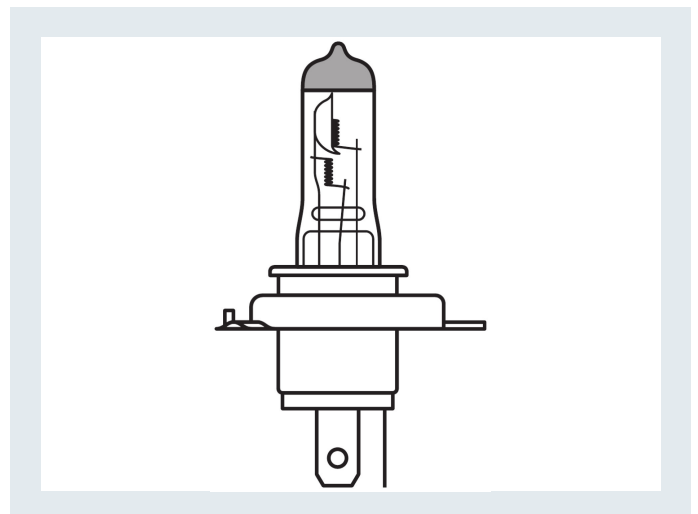

Product information

Product type (off-road vs. on-road)	Off-road
Application (Category and Product specific)	Halogen headlight lamp

Electrical data

Test voltage	13.2 V
Nominal wattage	35/35 W
Nominal voltage	12.0 V

Photometrical data

Color temperature	3200 K

Dimensions & weight

Product weight	22.80 g
Length	82.0 mm
Diameter	17.0 mm

Additional product data

Base (standard designation)	P43t

Capabilities

Technology	Halogen lamp

Logistical data

Order reference	N62186

Environmental information

Date of Declaration	19-01-2022
Primary Article Identifier	4052899043992
Candidate List Substance 1	No declarable substances contained
Declaration No. in SCIP database	No declarable substances contained

Packaging Information

Packaging description	EAN	Packaging type	Amount of article
NEOLUX N62186	4052899043992	Folding box	1