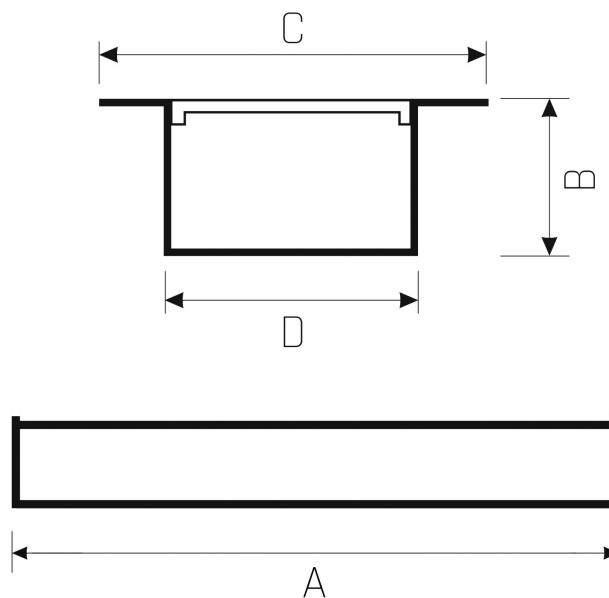

ALLDAY 2

WOJP01033

LED luminaire ALLDAY 2, with a power of 46 W, high light efficacy 145 lm/W. It is made of high-quality components, supported by a 5-year warranty. Lights up with neutral light - the most universal colour (4000K), which is suitable for the rooms we use on a daily basis, ensuring comfort during everyday activities. Designed for recessed mounting.

Power	46 W	Voltage	230 V
Colour temperature	4000 K	Colour of light	Neutral white
Beam angle	110 °	Degree of protection (IP)	IP20

Technical data

Code	WQJP01033
Power	46 W
Nominal current	263 mA
Voltage	230 V
Energy consumption	46 kWh/1000h
Frequency	50HZ Hz
Protection class	II
Power supply included	+
Manufacturer of power supply	TRIDONIC
Power factor	0,93
Useful luminous flux*	6670 lm (360°)
Luminous flux**	4400 lm (360°)
Lamp efficacy	145 lm/W
Colour temperature	4000 K
Colour of light	Neutral white
Beam angle	110 °
RA	80
Light source included	+
Producer of LED diodes	SPECTRUM
Uniformity of color SDCM max	3
Dimmable	OPC
Working temperature range	-20/+40 °
Lifespan	50000 h
Housing material	Aluminum
Degree of protection (IP)	IP20
Colour	Black
Dimension (AxBxC)	44x1710x35 mm
Mounting hole	1700x33,5 mm
For use	Inside
Assembly method	Recessed
Application	Inside
Made in	PL