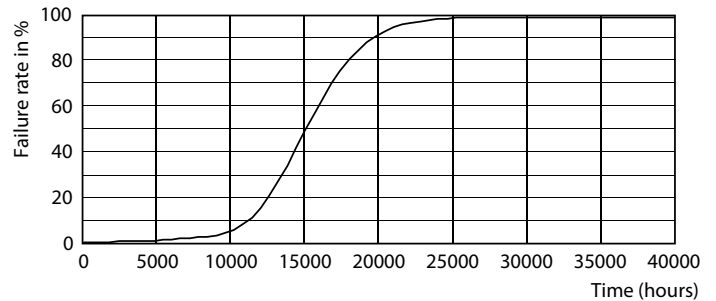

Life Expectancy Diagram - CorePro LEDBulbND17-150W E27 A67 827 CLG