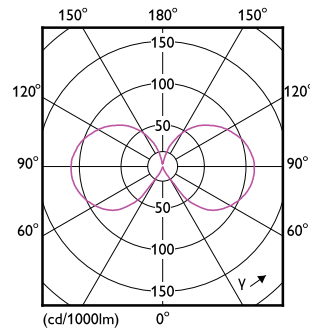

Product data

General Information	
Cap-Base	E27 [E27]
Nominal lifetime	15,000 hour(s)
Switching Cycle	20,000
Lighting Technology	LED
Flux measurement reference	Sphere
Light Technical	
Color Code	827 [CCT of 2700K]
Luminous Flux	2,452 lumen
Color Designation	Warm White (WW)
Correlated Color Temperature (Nom)	2700 K
Luminous Efficacy (rated) (Nom)	144.00 lm/W
Color Consistency	<6
Color rendering index (CRI)	80
LLMF At End Of Nominal Lifetime (Nom)	70 %

Corepro Glass High Lumen bulbs

Mechanical and Housing

Bulb Finish	Clear
Bulb Shape	A67 [A 67mm]

Approval and Application

Energy Consumption kWh/1000 h	17 kWh
EPREL Registration Number	374,867
CE mark	Yes
EU RoHS compliant	Yes

Product Data

Full product code	871951434744100
-------------------	-----------------

Order product name	CorePro LEDBulbND17-150W E27 A67 827 CLG
Order code	929002055092
Numerator - Quantity Per Pack	1
Numerator - Packs per outer box	10
Material number (12NC)	929002055092
Full product name	CorePro LEDBulbND17-150W E27 A67 827 CLG
EAN/UPC - Case	8719514347458

Dimensional drawing

Product	D	C
CorePro LEDBulbND17-150W E27 A67 827 CLG	70 mm	128 mm

Photometric data

Light Distribution Diagram - CorePro LEDBulbND17-150W E27 A67 827 CLG

Corepro Glass High Lumen bulbs

Photometric data