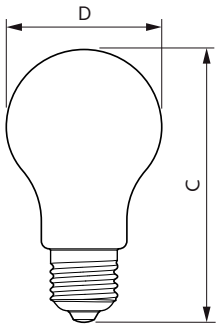

Corepro Glass High Lumen bulbs

Mechanical and Housing

Bulb Finish	Clear
Bulb Shape	A67 [A 67mm]

Approval and Application

Energy Consumption kWh/1000 h	17 kWh
EPREL Registration Number	374,867
CE mark	Yes
EU RoHS compliant	Yes

Dimensional drawing

Product	D	C
CorePro LEDBulbND17-150W E27 A67 827 CLG	70 mm	128 mm

Photometric data

Light Distribution Diagram - CorePro LEDBulbND17-150W E27 A67 827 CLG

Corepro Glass High Lumen bulbs

Photometric data