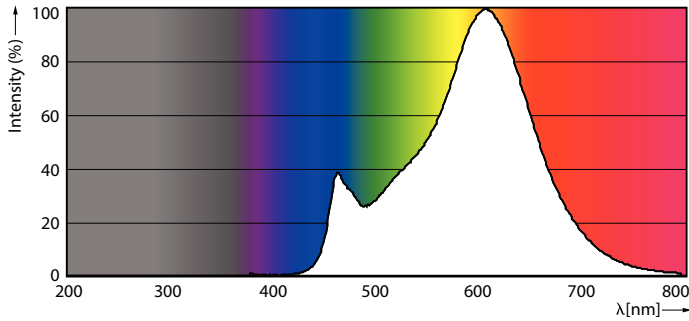

Product data

General Information	
Cap-Base	E27 [E27]
Nominal lifetime	15,000 hour(s)
Switching Cycle	20,000
Lighting Technology	LED
Flux measurement reference	Sphere
Light Technical	
Color Code	827 [CCT of 2700K]
Luminous Flux	2,452 lumen
Color Designation	Warm White (WW)
Correlated Color Temperature (Nom)	2700 K
Luminous Efficacy (rated) (Nom)	144.00 lm/W
Color Consistency	<6
Color rendering index (CRI)	80
LLMF At End Of Nominal Lifetime (Nom)	70 %

Dimensional drawing

Product	D	C
CorePro LEDBulbND17-150W E27 A67 827 CLG	70 mm	128 mm

Photometric data

Light Distribution Diagram - CorePro LEDBulbND17-150W E27 A67 827 CLG

Corepro Glass High Lumen bulbs

Photometric data