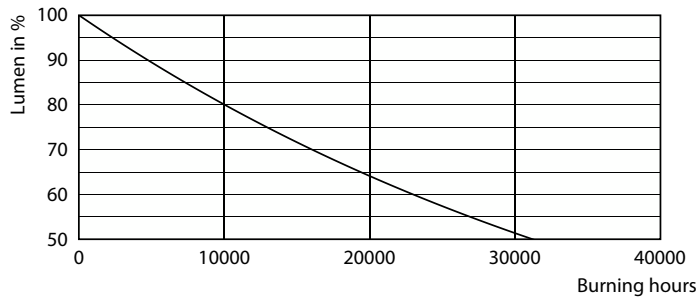

Lifetime

Lumen Maintenance Diagram - CorePro LEDBulbND17-150W E27 A67 827 CLG