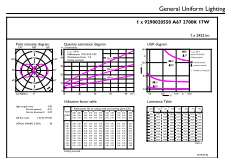

Dimensional drawing

Product	D	C
CorePro LEDBulbND17-150W E27 A67 827 CLG	70 mm	128 mm

Photometric data

Light Distribution Diagram - CorePro LEDBulbND17-150W E27 A67 827 CLG

Corepro Glass High Lumen bulbs

Photometric data