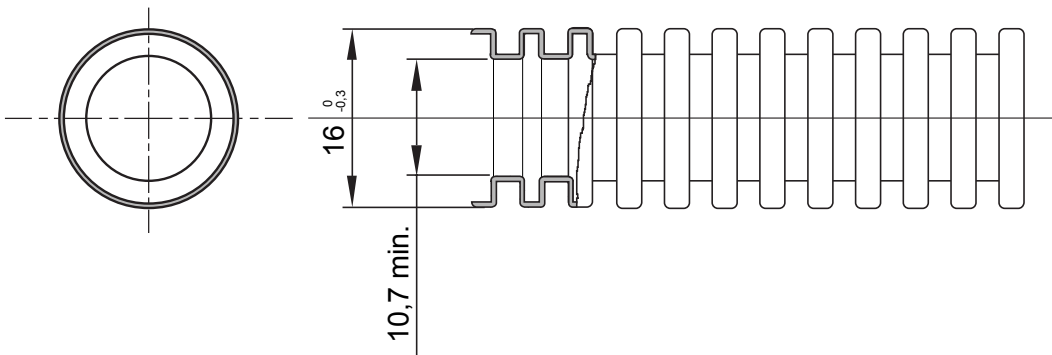

## DX10116R

FK Range

Light pliable conduits FK9 range, made of PVC, classification 22212, available in six diameters, from 16 to 50 mm, with or without cable puller, colour grey RAL 7035. Suitable for electrical and/or data transmission systems. Recommended for concealed installation in vertical walls or ceilings. The FK9 conduits comply with the standards EN 61386-1 and EN 61386-22.

Colour	Grey RAL 7035	Material	PVC
Type	with cable puller	Conduits Ø (mm)	16
Glow Wire Test	960 °C	Resistance to compression	2 (Light - 320 N)
Resistance to impact	2 (Light - 320 N)	Resistance to bending	2 (Pliable)
Electrical characteristics	2 (With electrical insulating characteristics)	Protection against ingress of solid objects without accessories	0
Protection against ingress of water	0	Resistance against corrosion	Not applicable to plastic conduit systems
Fire resistance	1 (Non-flame propagating)	Protection against ingress of solid objects with GF coupling	4
Standard	EN 61386-1 EN 61386-22	Classification	22212

### DIMENSIONAL