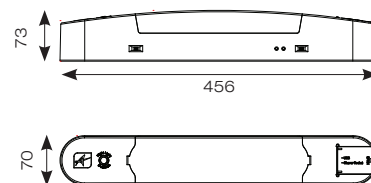

# Profile Dual Voltage Razor Light

- Ultra-slim unobtrusive modern dual voltage LED bathroom light suitable for residential and hospitality applications
- Directional light output provides optimum facial illumination
- All switches SELV rated for ultimate safety
- Night light function with four minute timed override switch for full power output
- Only 1.8W power consumption in night light mode
- Optional wiring facility for remote bedside operation of night light function
- USB 2A charge port
- 110/230V selectable shaver output and isolating transformer

Access to shaver connection and USB charge port via hinged protective cover. Simple SELV switch provides the ability to select required voltage.

Easy to operate SELV switch function provides the ability to select 100% brightness, night light mode and on/off settings.