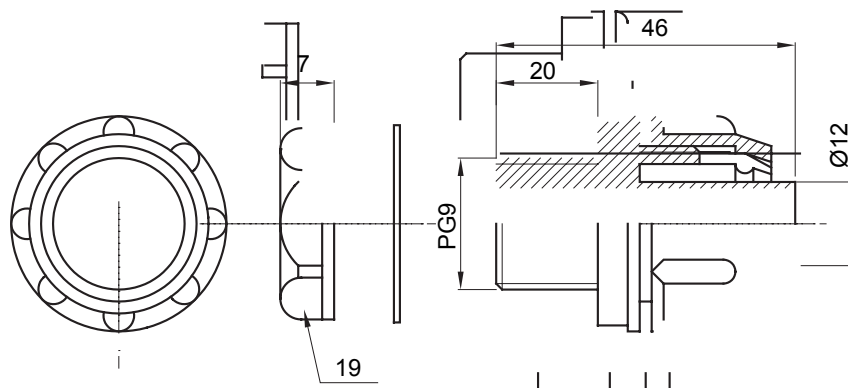

Product Data Sheet

DX56411

DF Range

Straight and revolving coupling device for sheath with IP54 protection degree.

Colour	Grey RAL 7035	IP degree	IP54
PG pitch	9	Sheath Ø (mm)	12
Type	Fixed	Electrocod	210

DIMENSIONAL

TECHNICAL SYMBOLOGY

IP

IP54

STANDARDS/APPROVALS