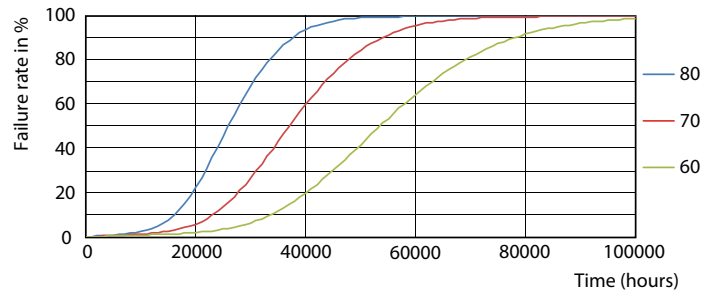

CorePro LEDtube EM/Mains T8

Lifetime

LifetimeVsTc