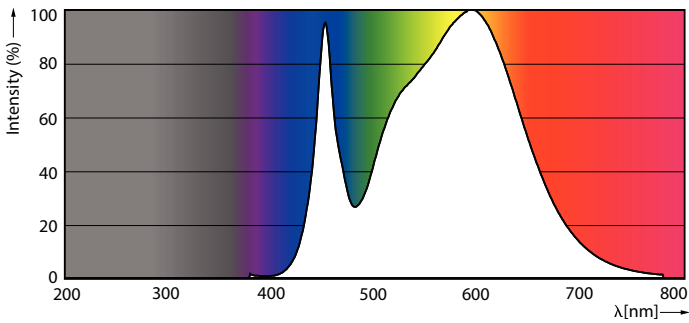

General uniform lighting - CorePro LEDtube 1500mm HO 24W 840 T8

Spectral Power Distribution Colour - CorePro LEDtube 1500mm HO 24W 840 T8