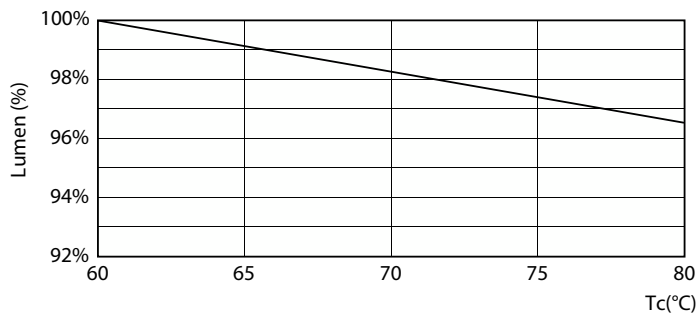

Lifetime

Lumen Maintenance Diagram - CorePro LEDtube 1500mm HO 24W 840 T8