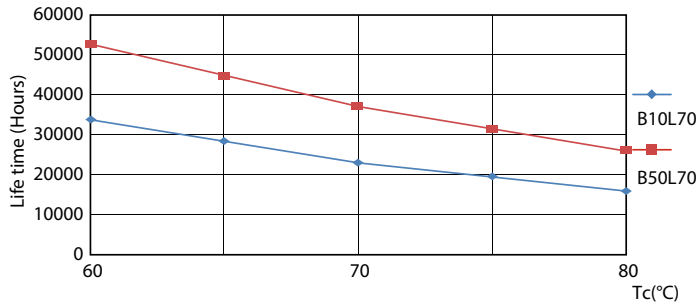

CorePro LEDtube EM/Mains T8

Lifetime

LifetimeVsTc