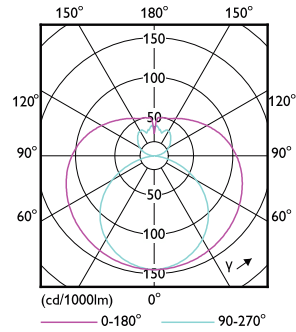

CorePro LEDtube EM/Mains T8

Photometric data

Light Distribution Diagram - CorePro LEDtube 1500mm HO 24W 840 T8