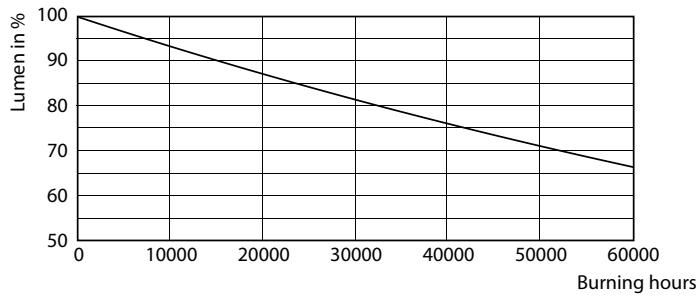

FailureRate

Lumen Maintenance Diagram - CorePro LEDtube 1500mm HO 24W 840 T8