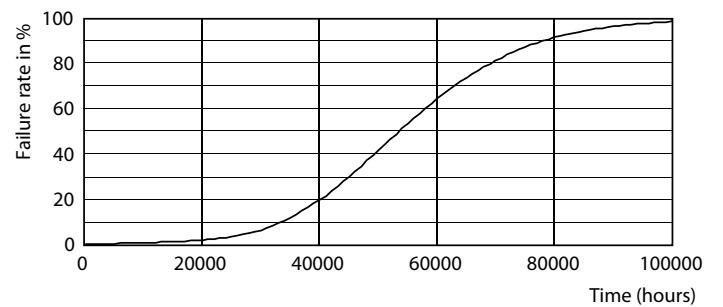

Life Expectancy Diagram