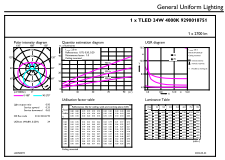

CorePro LEDtube EM/Mains T8

Photometric data

Light Distribution Diagram - CorePro LEDtube 1500mm HO 24W 840 T8