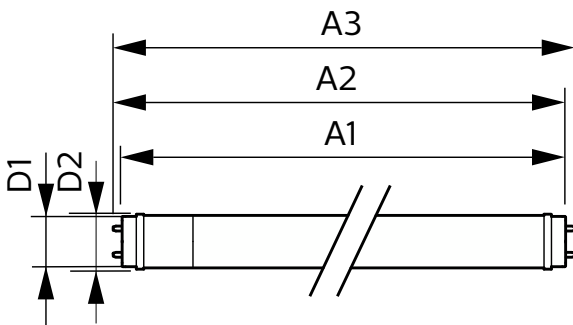

CorePro LEDtube EM/Mains T8

Operating and Electrical	
Line Frequency	50 to 60 Hz
Input Frequency	50 to 60 Hz
Power Consumption	24 W
Lamp Current (Nom)	120 mA
Starting Time (Nom)	0.5 s
Warm-up time to 60% light	0.5 s
Power Factor (Fraction)	0.9
Voltage (Nom)	220-240 V
Ballast Compatibility	EM/Mains
LED alternative to fluorescent lamp power	58 W
Inrush current at mains	4.96
Max. lamp no. on MCB B type 10A - Mains	67
Max. lamp no. on MCB B type 10A – EM ballast without Compensation Capacitor.	67
Max. lamp no. on MCB B type 10A – EM ballast with Compensation Capacitor.	17
Max. lamp no. on MCB B type 16A - Mains	107
Max. lamp no. on MCB B type 16A – EM ballast without Compensation Capacitor.	107
Max. lamp no. on MCB B type 16A – EM ballast with Compensation Capacitor.	27
Temperature	
T-Case Maximum (Nom)	60 °C
Controls and Dimming	
Dimmable	No
Mechanical and Housing	
Bulb Finish	Frosted
Bulb Material	Glass
Product Length	1,500 mm
Bulb Shape	T8

Dimensional drawing

Net Weight (Piece)	0.220 kg
Approval and Application	
Energy Efficiency Class	E
Energy Saving Product	Yes
Approval Marks	RoHS compliance CE marking KEMA Keur certificate
Energy Consumption kWh/1000 h	24 kWh
EPREL Registration Number	1827694
CE mark	Yes
EU RoHS compliant	Yes
Flickering value (PstLM) - Flickering value as per EN 61000-3-3	1
Stroboscopic effect visibility measure (SVM)	0.4
Ambient temperature range	-20 to +45 °C

Application Conditions

can it be used in closed luminaires	Yes

Product Data

Order product name	CorePro LEDtube 1500mm HO 24W 840 T8
Full product name	CorePro LEDtube 1500mm HO 24W 840 T8
Full product code	871951446960000
Order code	929001875132
Material Nr. (12NC)	929001875132
Numerator - Quantity Per Pack	1
EAN/UPC - Product/Case	8719514469600
Numerator - Packs per outer box	20
EAN/UPC - Case	8719514469617

Product	D1	D2	A1	A2	A3
CorePro LEDtube 1500mm HO 24W 840 T8	25.7 mm	28 mm	1,500 mm	1,507.1 mm	1,514.2 mm