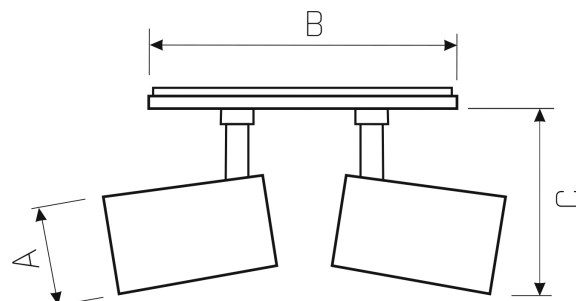

PESO 2

WOJP04269

LED luminaire PESO 2, with a power of 38 W, high light efficacy 150 lm/W. It is made of high-quality components, supported by a 5-year warranty. Lights up with neutral light - the most universal colour (4000K), which is suitable for the rooms we use on a daily basis, ensuring comfort during everyday activities. Narrow beam angle 40° gives directional light so that selected objects or surfaces can be better exposed. Designed for recessed mounting.

Power	38 W	Voltage	230 V
Colour temperature	4000 K	Colour of light	Neutral white
Beam angle	40 °	Degree of protection (IP)	IP20

Technical data

Code	WQJP04269
Power	38 W
Nominal current	181.7 mA
Voltage	230 V
Energy consumption	38 kWh/1000h
Frequency	50HZ Hz
Protection class	II
Power supply included	+
Manufacturer of power supply	OSRAM
Power factor	0.93
Useful luminous flux*	5700 lm (360°)
Luminous flux**	3420 lm (360°)
Lamp efficacy	150 lm/W
Colour temperature	4000 K
Colour of light	Neutral white
Beam angle	40 °
RA	80
Light source included	+
Producer of LED diodes	CREE
Uniformity of color SDCM max	3
Dimmable	DALI
Working temperature range	-20/+40 °
Lifespan	50000 h
Housing material	Aluminum
Degree of protection (IP)	IP20
Colour	Black
Dimension (AxBxC)	82x280x100 mm
Mounting hole	272x92 mm
For use	Inside
Assembly method	Recessed
Application	Inside
Made in	PL