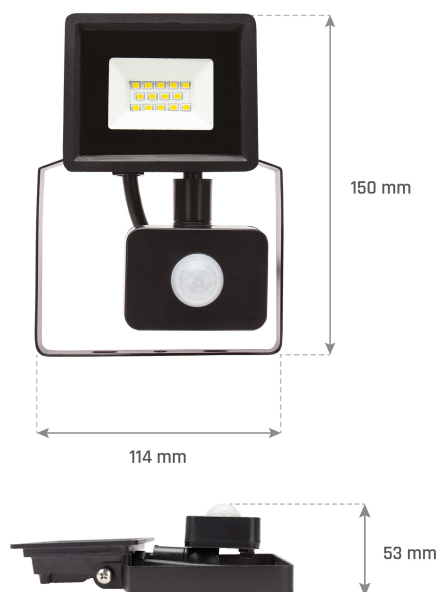

NOCTIS LUX 3

SLI029048CW_CZUJNIK_PW

See
more

Floodlight NOCTIS LUX 3, with a power of 10 W, high light efficacy 100 lm/W. It has a high IP44 rating, making it ideal for use in areas of high humidity. IK07 class provides impact resistance. It shines with a cold light (6000K). Designed for surface mounting.

IP44

IK07

Power	10 W	Voltage	230 V
Luminous flux*	1000 lm (120°)	Colour temperature	6000 K
Colour of light	CW	Beam angle	100 °
IK	07	Degree of protection (IP)	IP44

Technical data

Code	SLI029048CW_CZUJNIK_PW
Power	10 W
Nominal current	45 mA
Voltage	230 V
Energy consumption	10 kWh/1000h
Frequency	50HZ Hz
Protection class	I
Power supply included	+
Power factor	0.9
Useful luminous flux*	1000 lm (120°)
Luminous flux**	1000 lm (360°)
Lamp efficacy	100 lm/W
Colour temperature	6000 K
Colour of light	CW
Beam angle	100 °
RA	>70
Uniformity of color SDCM max	5
Dimmable	No
Working temperature range	-20/+40 °
Lifespan	17000 h
Housing material	Aluminum, GLASS
IK	07
Degree of protection (IP)	IP44
Colour	Black
Dimension (AxBxC)	114x150x53 mm
For use	Outside
Assembly method	On the ceiling
Application	EXT
Made in	PRC