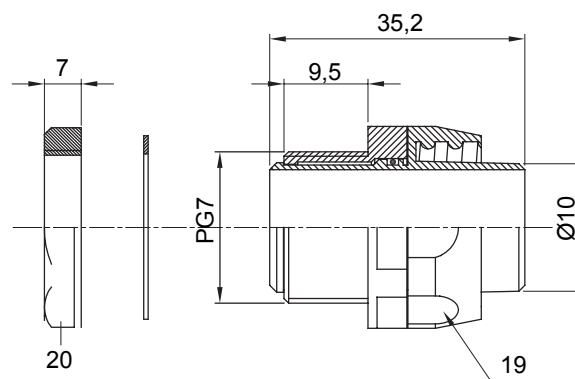

Straight and revolving coupling device for sheath with IP54 protection degree.

Colour	Grey RAL 7035	IP degree	IP54
PG pitch	7	Sheath Ø (mm)	10
Type	Revolving	Electrocod	210

### DIMENSIONAL