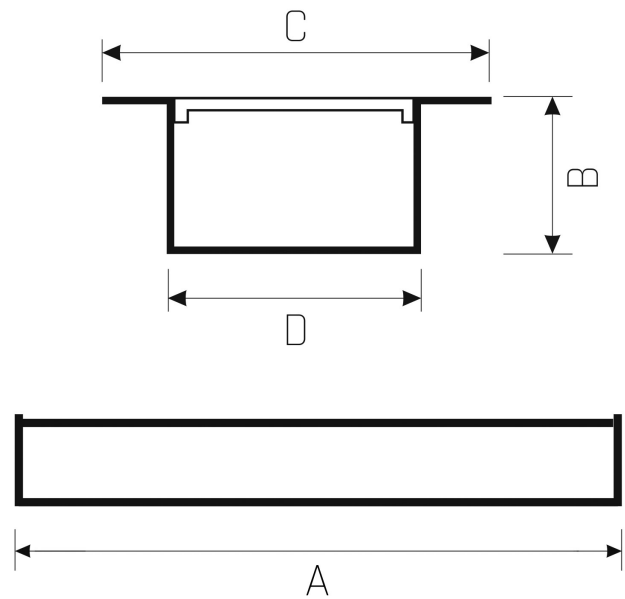

ALLDAY 2

WQJP04718

LED luminaire ALLDAY 2, with a power of 46 W, high light efficacy 145 lm/W. It is made of high-quality components, supported by a 5-year warranty. Lights up with neutral light - the most universal colour (4000K), which is suitable for the rooms we use on a daily basis, ensuring comfort during everyday activities. Designed for recessed mounting.

Power	46 W	Voltage	230 V
Colour temperature	4000 K	Colour of light	Neutral white
Beam angle	110 °	Degree of protection (IP)	IP20

Technical data

Code	WQJP04718
Power	46 W
Nominal current	263 mA
Voltage	230 V
Energy consumption	46 kWh/1000h
Frequency	50HZ Hz
Protection class	II
Power supply included	+
Manufacturer of power supply	OSRAM
Power factor	0.93
Useful luminous flux*	6670 lm (360°)
Luminous flux**	4400 lm (360°)
Lamp efficacy	145 lm/W
Colour temperature	4000 K
Colour of light	Neutral white
Beam angle	110 °
RA	80
Light source included	+
Producer of LED diodes	SPECTRUM
Uniformity of color SDCM max	3
Dimmable	DALI
Working temperature range	-20/+40 °
Lifespan	50000 h
Housing material	Aluminum
Degree of protection (IP)	IP20
Colour	White
Dimension (AxBxC)	44x1710x35 mm
Mounting hole	1700x33,5 mm
For use	Inside
Assembly method	Recessed
Application	Inside
Made in	PL