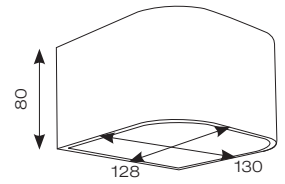

Light Distribution

INPUT	HERTZ	TEMP	LIFETIME (HRS)	CRI	SDCM	BEAM ANGLE	CLASS	IP
230V	50/60Hz	-20°C to 40°C	L70 50,000	Ra 90	6	115°	1	IP55

CODE	DESCRIPTION	WATTAGE	CCT	LUMENS	LM/W	TRADE
AGLED/WL	Cool White	11W	4000K	512lm	47lm	£158.00