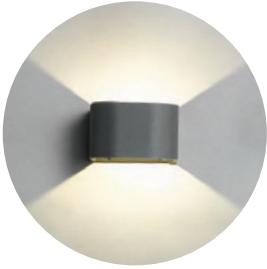

# Gila

- Modern bi-directional wall light providing vivid angled light distribution suitable for residential and hospitality applications
- Die-cast aluminium body with a graphite powder coated anodized paint finish for enhanced durability
- Non-dimmable

Light Distribution

INPUT	HERTZ	TEMP	LIFETIME (HRS)	CRI	SDCM	BEAM ANGLE	CLASS	IP
230V	50/60Hz	-20°C to 40°C	L70 50,000	Ra 90	6	115°	1	IP55

CODE	DESCRIPTION	WATTAGE	CCT	LUMENS	LM/W	TRADE
AGLED/WL	Cool White	11W	4000K	512lm	47lm	£158.00