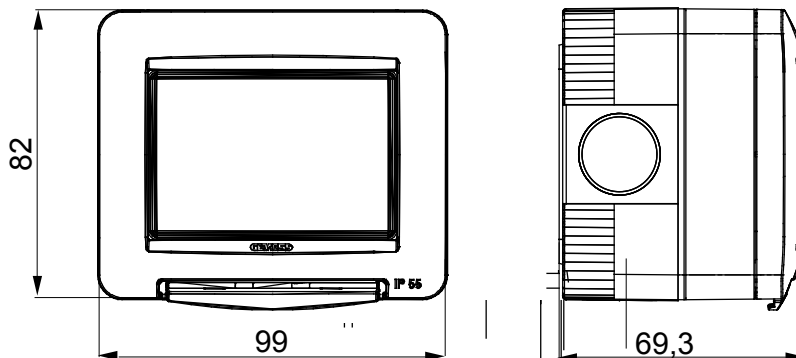

## GW16513

CHORUSMART - Domestic range

A range of tabletop panels, wall boxes and self-supporting wall enclosures suitable for housing ChorusSmart modular devices. Wall boxes and panels, available in black and white, must be completed with ChorusSmart support and One plates. The self-supporting enclosures, available in grey RAL 7035, are characterised in IP40 and IP55 versions: both have pre-cut knockouts, and the watertight version is also provided with a door with a transparent UV membrane. Self-supporting boxes and enclosures are designed to be fitted with an earth terminal.

Description	3 modules	Colour	Grey RAL 7035
No. knockout holes Ø23	3 on sides / 1 on the bottom	N. holes Ø 23 with cable gland	1
Type of knockout holes	Removable with tool	IP degree	IP55
Insulation class	II	Mechanical resistance	IK07
Lid screws	Stainless steel	Torque screws tightening	0.8 Newton/meter
Outer dim. LxHxD (mm)	99x82x69	Glow wire test	650 °C
Thermo-pressure with ball	70 °C	Standard	EN 60670-1
Installation temperature	-25 +60 °C	Electrocod	0212

### DIMENSIONAL

### TECHNICAL SYMBOLOGY

**IP**

IP55

**IK**

IK07

**GWT**

650 °C

70 °C