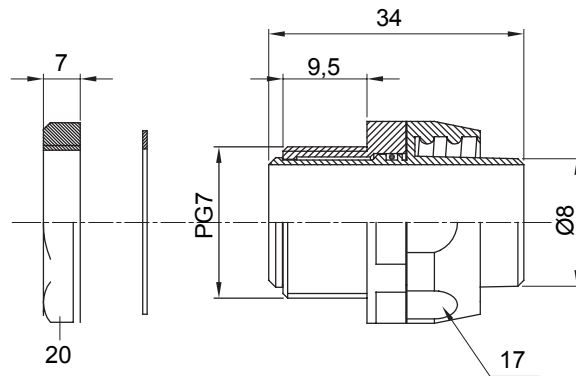

Straight and revolving coupling device for sheath with IP54 protection degree.

Colour	Black RAL 9005	IP degree	IP54
PG pitch	7	Sheath Ø (mm)	8
Type	Revolving	Electrocod	210

DIMENSIONAL

TECHNICAL SYMBOLOGY