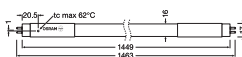

TECHNICAL DATA

Electrical data

Nominal wattage	18 W
Construction wattage	18.00 W
Nominal voltage	105...150 V
Operating mode	HF (ECG mode)
Nominal current	177 mA
Type of current	AC
Inrush current	15 A
Operating frequency	25...70 kHz
Mains frequency	25...70 kHz
Total harmonic distortion	< 20 %
Power factor λ	> 0.90

Photometrical data

Luminous flux	2800 lm
Luminous efficacy	155 lm/W
Lumen main.fact.at end of nom.life time	0.70
Light color (designation)	Cool Daylight
Color temperature	6500 K
Color rendering index Ra	83
Light color	865
Standard deviation of color matching	≤ 5 sdcm

Light technical data

Beam angle	190 °
Warm-up time (60 %)	< 2.00 s
Starting time	< 0.5 s

Dimensions & Weight

Overall length	1449.00 mm