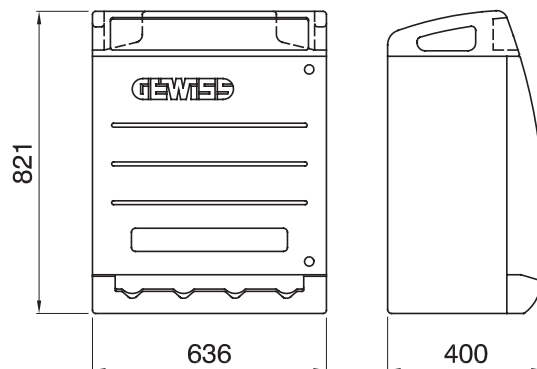

Product Data Sheet

GW68573

68 ACS Range

The distribution board for construction sites type Q-BOX are designed to withstand the effects of wear, impact and the stress caused by atmosph. They come in pre-wired versions fitted with interlocked socket-outlets (with or without a fuse-holder) up to 63A, or socket-outlets type IEC 309.. The wired versions are also equipped with accessories like the emergency push-button, lockable doors, stainless steel tear-proof cable-fastening hooks, and built-in transportation handles on the upper part of the board. To ensure the best possible positioning on the construction site, 68 Q-BOX ACS boards can be surface-mounted, floor-mounted or fitted on poles.

Type	Q-BOX 4 ACS	board type	Wired
Colour	Light blue	Outer dim. LxHxD (mm)	636x821x400
Weight (kg)	22	Accordance with Standards	EN 61439-4 (ACS)
Characteristics	UV resistance (EN 62208)	IP degree	IP55
Mechanical resistance	IK10	Glow wire test	650 °C
Thermo-pressure with ball	70 °C	Insulation class	II
Power supply	Terminal block	No. of poles	3P+N+E
Power suppliable (kW)	33	Mains switch	MCB 63A 4P 6kA
MCB'S MT main RCCB	RCCB 63A 4P 0,03A - AC type	Circuits protection	MCB
No. socket outlets	5	Socket-outlet 2P+E 16A - IEC 309	2
Socket-outlet 3P+E 16A - IB	2	Socket-outlet 3P+N+E 32A - IB	1
Emergency push-button	Yes	Electrocod	139

DIMENSIONAL

TECHNICAL SYMBOLOGY

EN 61439-4 (ACS)

UV resistance (EN 62208)

IP

IP55

IK

IK10