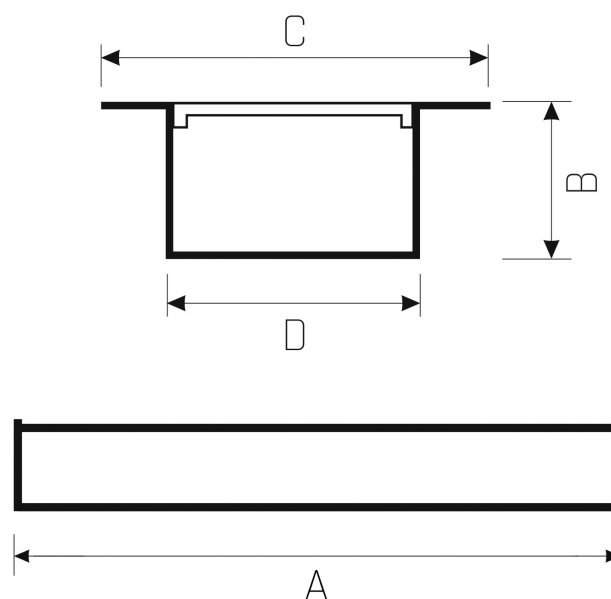

ALLDAY 2

WOJP00987

LED luminaire ALLDAY 2, with a power of 30 W, high light efficacy 145 lm/W. It is made of high-quality components, supported by a 5-year warranty. It shines with a warm light (3000K), which promotes relaxation and rest, making the illuminated room cosier. Designed for recessed mounting.

Power	30 W	Voltage	230 V
Colour temperature	3000 K	Colour of light	WW
Beam angle	110 °	Degree of protection (IP)	IP20

Technical data

Code	WQJP00987
Power	30 W
Nominal current	167.4 mA
Voltage	230 V
Energy consumption	30 kWh/1000h
Frequency	50HZ Hz
Protection class	II
Power supply included	+
Manufacturer of power supply	TRIDONIC
Power factor	0.93
Useful luminous flux*	4350 lm (360°)
Luminous flux**	2800 lm (360°)
Lamp efficacy	145 lm/W
Colour temperature	3000 K
Colour of light	WW
Beam angle	110 °
RA	80
Light source included	+
Producer of LED diodes	SPECTRUM
Uniformity of color SDCM max	3
Dimmable	OPC
Working temperature range	-20/+40 °
Lifespan	50000 h
Housing material	Aluminum
Degree of protection (IP)	IP20
Colour	White
Dimension (AxBxC)	44x1150x35 mm
Mounting hole	1140x33,5 mm
For use	Inside
Assembly method	Recessed
Application	Inside
Made in	PL