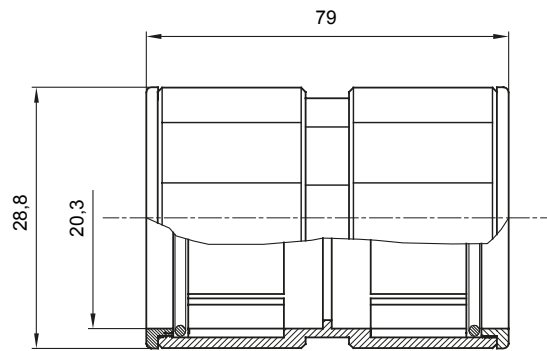

Routing components for rigid protective conduits with IP40 and IP67 protection degree.

Colour	Grey RAL 7035	IP degree	IP67
Conduits Ø (mm)	20	Type of material	Halogen-free in compliance with EN 60754-2
Electrocod	21221		

DIMENSIONAL

TECHNICAL SYMBOLOGY

IP

HF
HALOGEN FREE

IP67

STANDARDS/APPROVALS