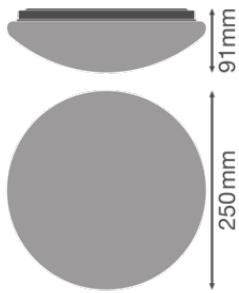

Photometrical data

Luminous flux	920 lm
Total luminous flux of contained light sources	1300 lm
Luminous efficacy	70 lm/W
Color temperature	3000 K
Light color (designation)	Warm White
Color rendering index Ra	> 80
Standard deviation of color matching	< 6 sdc _m
Flickering metric (Pst LM)	-
Stroboscope effect metric (SVM)	-
Photobiological safety group acc. to EN62778	RG0
Photobiological safety group acc. to EN62471	RG0
Beam angle	120 °

Dimensions & Weight

Diameter	250.00 mm
Height	91.00 mm
Product weight	330.00 g

CEILING ESSENTIAL 25CM

Materials & Colors

Product color	White
Housing color	White
Body material	Plastic
Cover material	Polymethylmethacrylate (PMMA)
Glow Wire Test according to IEC 60695-2-12	650 °C
Mercury content	0.0 mg