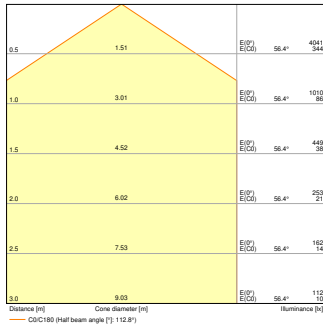

Dimensions & Weight

Length	620.00 mm
Width	620.00 mm
Height	32.00 mm
Product weight	1700.00 g