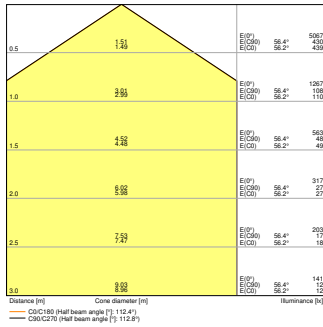

Dimensions & Weight

Length	620.00 mm
Width	620.00 mm
Height	32.00 mm
Product weight	1700.00 g