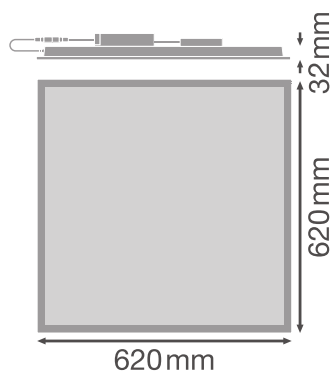

### Photometrical data

Luminous flux	3640 lm / 3250 lm / 2900 lm <sup>1)</sup>
Luminous efficacy	130 lm/W <sup>1)</sup>
Color temperature	3000 K
Light color (designation)	Warm White
Color rendering index Ra	> 80
Standard deviation of color matching	$\leq 3$ sdc <sub>m</sub>
Low flicker	Yes
Flickering metric (Pst LM)	<1
Stroboscope effect metric (SVM)	< 0.4
Photobiological safety group acc. to EN62778	RG0
Beam angle	110 °

### Dimensions & Weight

Length	620.00 mm
Width	620.00 mm
Height	32.00 mm
Product weight	1700.00 g