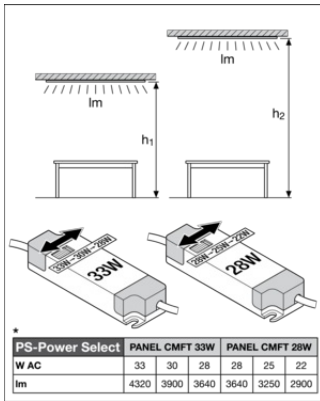

References / Links

- For Guarantee see www.ledvance.com/guarantee

DISCLAIMER

Subject to change without notice. Errors and omission excepted. Always make sure to use the most recent release.