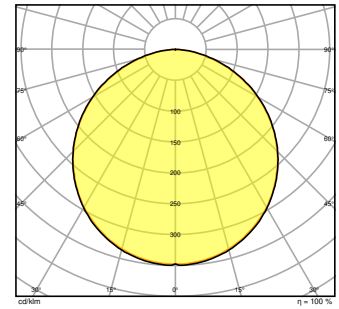

Dimensions & Weight

Length	620.00 mm
Width	620.00 mm
Height	32.00 mm
Product weight	1700.00 g