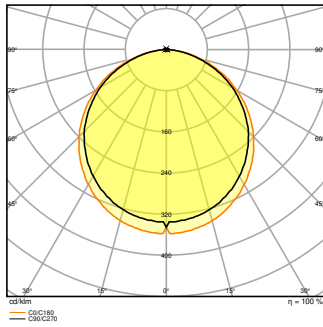

Dimensions & Weight

Length	620.00 mm
Width	620.00 mm
Height	32.00 mm
Product weight	1700.00 g