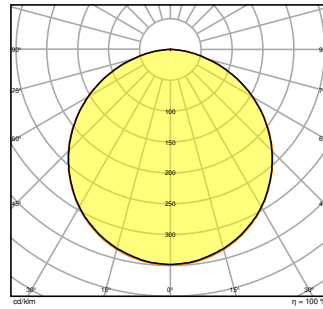

Dimensions & Weight

Length	620.00 mm
Width	620.00 mm
Height	32.00 mm
Product weight	1700.00 g