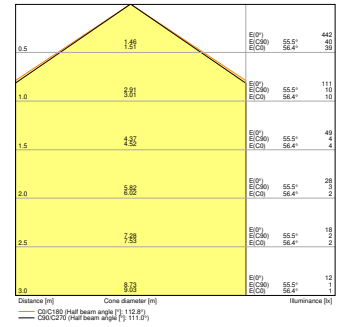

### Electrical data

Nominal wattage	28 W / 25 W / 22 W <sup>1)</sup>
Nominal voltage	220...240 V
Mains frequency	50...60 Hz
Nominal current	125.000 mA
Inrush current	9 A
Inrush current time $T_{h50}$	690 $\mu$ s
Max. number of luminaires per miniature circuit breaker B16	14
Max. number of luminaires per miniature circuit breaker C10	15
Max. number of luminaires per miniature circuit breaker C16	24
Power factor $\lambda$	> 0.90
Total harmonic distortion	< 20 %
Protection class	II
Operating mode	External LED driver

### Photometrical data

Luminous flux	3640 lm / 3250 lm / 2900 lm <sup>1)</sup>
Luminous efficacy	130 lm/W <sup>1)</sup>
Color temperature	3000 K
Light color (designation)	Warm White
Color rendering index Ra	> 80
Standard deviation of color matching	$\leq 3$ sdc <sub>m</sub>
Low flicker	Yes
Flickering metric (Pst LM)	<1
Stroboscope effect metric (SVM)	< 0.4
Photobiological safety group acc. to EN62778	RG0
Beam angle	110 °

### Dimensions & Weight

Length	620.00 mm
Width	620.00 mm
Height	32.00 mm
Product weight	1700.00 g