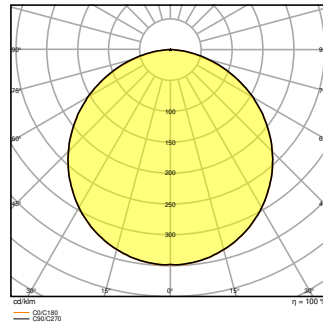

Dimensions & Weight

Length	620.00 mm
Width	620.00 mm
Height	32.00 mm
Product weight	1700.00 g