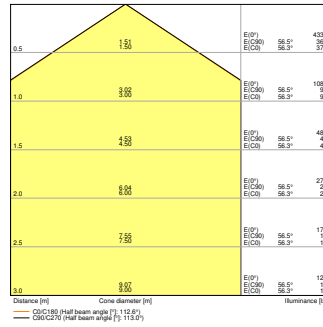

Dimensions & Weight

Length	620.00 mm
Width	620.00 mm
Height	32.00 mm
Product weight	1700.00 g