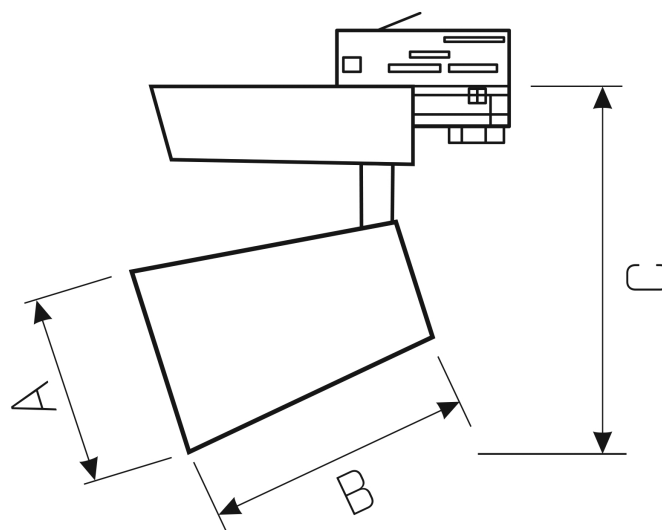

ESTRA

WOJP00317

LED luminaire ESTRA, with a power of 27 W, high light efficacy 130 lm/W. It is made of high-quality components, supported by a 5-year warranty. It shines with a warm light (3000K), which promotes relaxation and rest, making the illuminated room cosier. Narrow beam angle 40° gives directional light so that selected objects or surfaces can be better exposed. Designed to be mounted on a track.

Power	27 W	Voltage	230 V
Colour temperature	3000 K	Colour of light	WW
Beam angle	40 °	Degree of protection (IP)	IP20

Technical data

Code	WQJP00317
Power	27 W
Nominal current	129.1 mA
Voltage	230 V
Energy consumption	27 kWh/1000h
Frequency	50HZ Hz
Protection class	I
Power supply included	+
Manufacturer of power supply	TCI
Power factor	0.93
Useful luminous flux*	3510 lm (360°)
Luminous flux**	2970 lm (360°)
Lamp efficacy	130 lm/W
Colour temperature	3000 K
Colour of light	WW
Beam angle	40 °
RA	80
Light source included	+
Producer of LED diodes	CREE
Uniformity of color SDCM max	3
Dimmable	OPC
Working temperature range	-20/+40 °
Lifespan	50000 h
Housing material	Aluminum
Degree of protection (IP)	IP20
Colour	White
Dimension (AxBxC)	109x130x190 mm
For use	Inside
Assembly method	on track
Application	Inside
Made in	PL