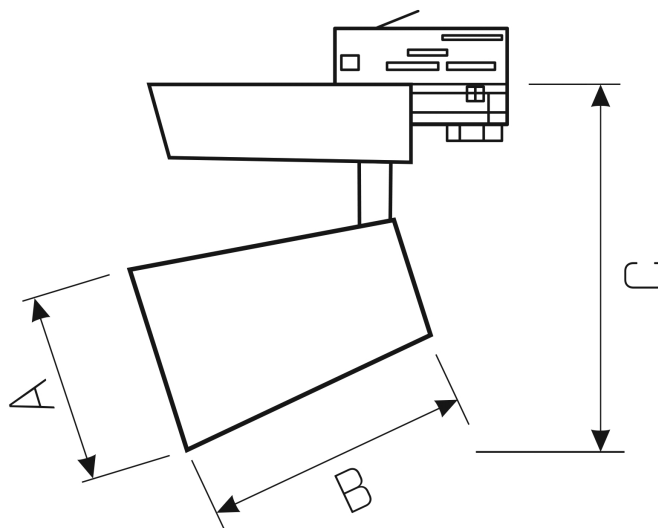

ESTRA

WOJP00340

LED luminaire ESTRA, with a power of 19 W, high light efficacy 150 lm/W. It is made of high-quality components, supported by a 5-year warranty. Lights up with neutral light - the most universal colour (4000K), which is suitable for the rooms we use on a daily basis, ensuring comfort during everyday activities. Narrow beam angle 24° gives directional light so that selected objects or surfaces can be better exposed. Designed to be mounted on a track.

Power	19 W	Voltage	230 V
Colour temperature	4000 K	Colour of light	Neutral white
Beam angle	24 °	Degree of protection (IP)	IP20

Technical data

Code	WQJP00340
Power	19 W
Nominal current	90.9 mA
Voltage	230 V
Energy consumption	19 kWh/1000h
Frequency	50HZ Hz
Protection class	I
Power supply included	+
Manufacturer of power supply	TCI
Power factor	0.93
Useful luminous flux*	2850 lm (360°)
Luminous flux**	1900 lm (360°)
Lamp efficacy	150 lm/W
Colour temperature	4000 K
Colour of light	Neutral white
Beam angle	24 °
RA	80
Light source included	+
Producer of LED diodes	CREE
Uniformity of color SDCM max	3
Dimmable	OPC
Working temperature range	-20/+40 °
Lifespan	50000 h
Housing material	Aluminum
Degree of protection (IP)	IP20
Colour	White
Dimension (AxBxC)	109x130x190 mm
For use	Inside
Assembly method	on track
Application	Inside
Made in	PL