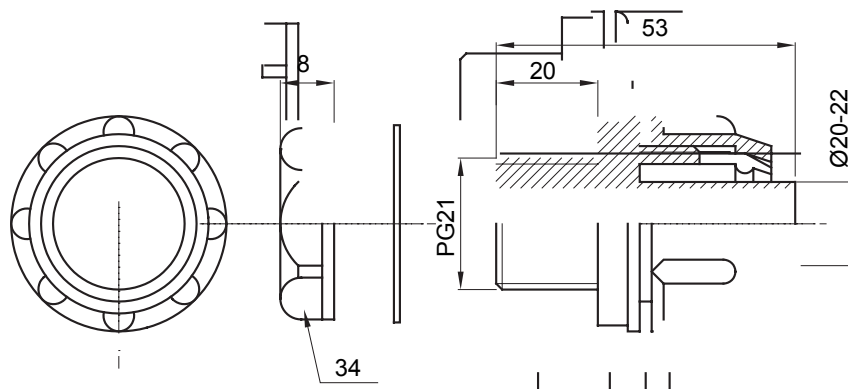

Product Data Sheet

DX56423

DF Range

Straight and revolving coupling device for sheath with IP54 protection degree.

Colour	Grey RAL 7035	IP degree	IP54
PG pitch	21	Sheath Ø (mm)	20-22
Type	Fixed	Electrocod	210

DIMENSIONAL

TECHNICAL SYMBOLOGY

IP

IP54

STANDARDS/APPROVALS