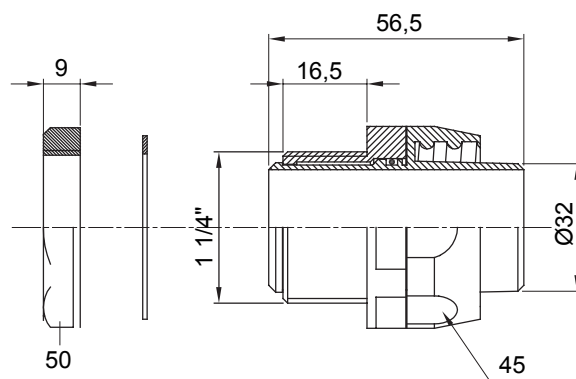

Product Data Sheet

DX54332

DF Range

Straight and revolving coupling device for sheath with IP54 protection degree.

Colour	Black RAL 9005	IP degree	IP54
GAS pitch	1 1/4"	Sheath Ø (mm)	32
Type	Revolving	Electrocod	210

DIMENSIONAL

TECHNICAL SYMBOLOGY

IP

IP54

STANDARDS/APPROVALS