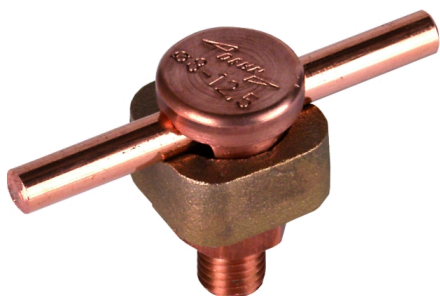

KSV 8.12.5 CU (300 017)

Figure without obligation

Type	KSV 8.12.5 CU
Part No.	300 017
Material of clamping screw	Cu
Material of clamp	Gunmetal
Clamping range Rd	8-12.5 mm
Connection (single-wire / multi-wire)	50-95 mm ²
Material of nut	Cu
Screw	M12
Lightning current carrying capability (10/350 μs)	^{*)}
Standard	EN 62561-1
Weight	154 g
Customs tariff number	85389099
GTIN	4013364024069
PU	1 Stk