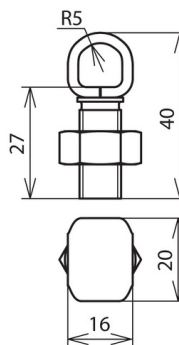

KSV 8.12.5 CU (300 017)

Figure without obligation

Type	KSV 8.12.5 CU
Part No.	300 017
Material of clamping screw	Cu
Material of clamp	Gunmetal
Clamping range Rd	8-12.5 mm
Connection (single-wire / multi-wire)	50-95 mm ²
Material of nut	Cu
Screw	M12
Lightning current carrying capability (10/350 μs)	^{*)}
Standard	EN 62561-1
Weight	154 g
Customs tariff number	85389099
GTIN	4013364024069
PU	1 Stk