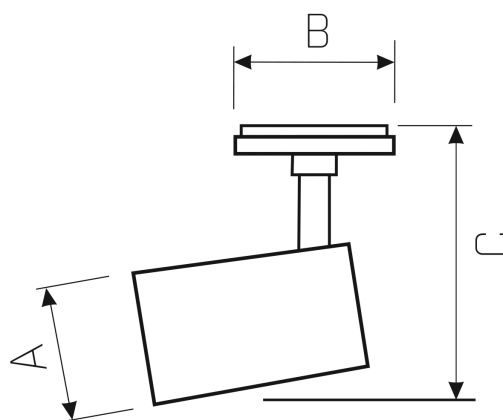

PESO 1

WOJP03296

LED luminaire PESO 1, with a power of 19 W, high light efficacy 150 lm/W. It is made of high-quality components, supported by a 5-year warranty. Lights up with neutral light - the most universal colour (4000K), which is suitable for the rooms we use on a daily basis, ensuring comfort during everyday activities. Narrow beam angle 40° gives directional light so that selected objects or surfaces can be better exposed. Designed for recessed mounting.

Power	19 W	Voltage	230 V
Colour temperature	4000 K	Colour of light	Neutral white
Beam angle	40 °	Degree of protection (IP)	IP20

Technical data

Code	WQJP03296
Power	19 W
Nominal current	90.9 mA
Voltage	230 V
Energy consumption	19 kWh/1000h
Frequency	50HZ Hz
Protection class	II
Power supply included	+
Manufacturer of power supply	TCl
Power factor	0.93
Useful luminous flux*	2850 lm (360°)
Luminous flux**	1710 lm (360°)
Lamp efficacy	150 lm/W
Colour temperature	4000 K
Colour of light	Neutral white
Beam angle	40 °
RA	80
Light source included	+
Producer of LED diodes	CREE
Uniformity of color SDCM max	3
Dimmable	OPC
Working temperature range	-20/+40 °
Lifespan	50000 h
Housing material	Aluminum
Degree of protection (IP)	IP20
Colour	White
Dimension (AxBxC)	82x115x100 mm
Mounting hole	92x92 mm
For use	Inside
Assembly method	Recessed
Application	Inside
Made in	PL