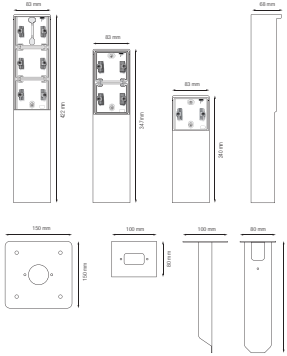

Faster and easier installation:

- all connections terminals are located at the top of the base:
 - to ensure all wires can be cut and stripped at the same length
 - to guarantee more space under the mechanism, so you can easily fold the wires and place the mechanism in the flush-mounting box without the wiring pushing it back up.

Technical data

Splashproof garden post, with threefold socket outlet, side earthing and baseplate, grey. Handmade product: small deviations in form may occur

- Function: – wall socket outlet
 - contact buses with a large contact surface that do not rest on the base in order to be connected
- Maximum MCB rating: 16 A (1.5 mm²) / 20 A (2.5 mm²) (limited by national installation rules)
- Number of mechanisms: 3
- Protection degree: IP55 for the combination of a socket outlet and a splashproof mounting box
- Impact resistance: The combination of a Hydro mechanism and a flush- or surface-mounting box has an impact resistance of IK07 with a minimum temperature of -25 °C and a maximum temperature of 55 °C
- Colour: The base material is coloured light grey in mass (approximately NCS S 1502 - B, RAL 7035)
- Dimensions (HxWxD): 422 x 83 x 68 mm
- Certification marks: KEMA, ÖVE
- Marking: CE

niko

- Material housing: stainless steel

$\frac{h}{3} \leq \frac{16 A}{250 Vac}$ **CE**

Dimensions

Wiring diagram