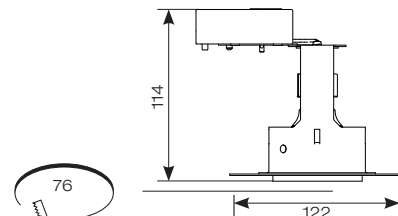

# Edge GU10 Trimless IP65 Fire Rated Downlight

- Trimless plaster-in GU10 fire rated downlight suitable for residential and commercial applications (product supplied less lamp)
- New dedicated trimless plaster in downlight.
- Modern installation method providing an architectural and modern appearance
- Steep baffle construction recesses the downlight providing a deep cut-off angle ensuring maximum glare control and visual comfort
- Pre-drilled screw holes ensure a quick and easy installation
- Suitable for standard GU10 halogen or LED lamps
- Push fit terminals for fast loop-in, loop-out wiring
- Twistlock lamp retaining ring for ease of lamp replacement
- Option to add Bluetooth and WiFi enabled smart WiZ GU10 lamp
  - AOCTOW/GU10LED/TW
  - AOCTOW/GU10LED/RGBTW

OCTO  
Compatible

Connected by  
**WiZ**

CODE	DESCRIPTION	MAX WATTAGE	CLASS	IP	TRADE
AEFRD/TRIM	GU10 - Trimless	50W	1	IP65	£14.15

CODE (ACCESSORIES)	DESCRIPTION	TRADE
AEFRISD	Downlight Insulation Support	£1.75