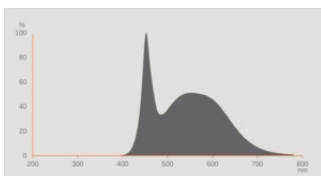

PRODUCT DATASHEET

LED VALUE CLAS A 150 19 W/6500 K E27

LED VALUE CLASSIC A | LED lamps, classic bulb shape

Areas of application

- Domestic applications
- General illumination
- Outdoor use in suitable outdoor luminaires only

Photometrical data

Luminous flux	2542 lm
Nominal useful luminous flux 90°	2452 lm
Luminous efficacy	133 lm/W
Lumen main.fact.at end of nom.life time	0.70
Light color (designation)	Cool Daylight
Color temperature	6500 K
Color rendering index Ra	≥80
Light color	865
Standard deviation of color matching	≤6 sdcn
Rated LLMF at 6,000 h	0.80
Flickering metric (Pst LM)	≤1
Stroboscope effect metric (SVM)	≤0.9

LISO spectral power distribution
6500K CRI80 v1

Light technical data

Beam angle	200 °
Warm-up time (60 %)	0.50 s
Starting time	< 0.5 s

Dimensions & Weight

Overall length	129.00 mm
Diameter	68.00 mm
Maximum diameter	68 mm
Product weight	89.00 g