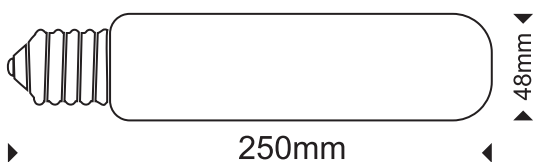

THORGEON

LIGHTING

METAL-HALIDE LAMP

05008

Scan me
www.thorgeon.com/05008

Manufactured in PRC

www.thorgeon.com
SIA "ATTA-1", Daugavgrivas street 77,
Riga, Latvia, LV-1007

4751029890696
Developed in Latvia