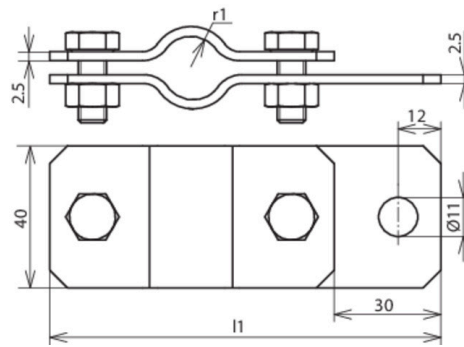

## ERS 34 AB11 V2A (410 339)

Figure without obligation

Type	ERS 34 AB11 V2A
Part No.	410 339
Clamping range pipe Ø	34 mm
Material	StSt
Screw	M8 x 20 mm
Material of screw / nut	StSt
Dimensions (l1 x r1)	124 x 17 mm
Lightning current carrying capability (10/350 µs)	100 kA <sup>*)</sup>
Standard	EN 62561-1
Weight	206 g
Customs tariff number	85389099
GTIN	4013364081550
PU	25 Stk

<sup>\*)</sup> For exact assignment, see test certificate.

We reserve the right to introduce changes in performance, configuration and technology, dimensions, weights and materials in the course of technical progress. The figures are shown without obligation.