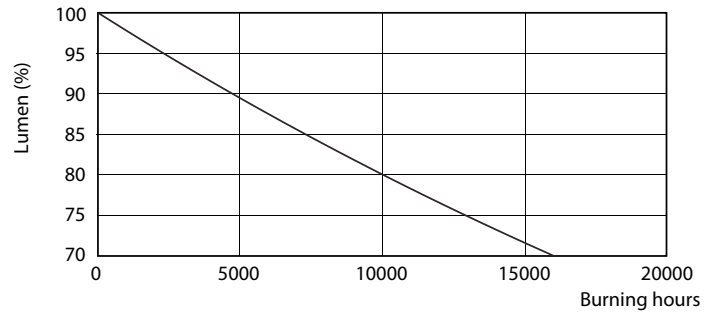

Lumen Maintenance Diagram - CorePro LEDbulb ND 13-100W A60 E27 827