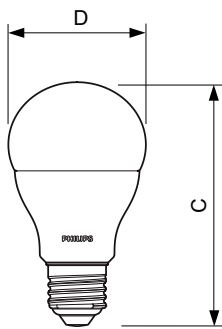

Product data

General Information	
Cap-Base	E27 [E27]
Nominal lifetime	15,000 hour(s)
Switching Cycle	50,000
Lighting Technology	LED
Flux measurement reference	Sphere
Light Technical	
Color Code	827 [CCT of 2700K]
Beam Angle (Nom)	200 degree(s)
Luminous Flux	1,521 lumen
Color Designation	Warm White (WW)
Correlated Color Temperature (Nom)	2700 K
Luminous Efficacy (rated) (Nom)	117 lm/W
Color Consistency	<6
Color rendering index (CRI)	80
LLMF At End Of Nominal Lifetime (Nom)	70 %

Temperature	
T-Case Maximum (Nom)	85 °C

Controls and Dimming	
Dimmable	No

Mechanical and Housing	
Bulb Finish	Frosted

CorePro Plastic LEDbulbs

Bulb Shape	A60 [A 60mm]
Approval and Application	
Energy Consumption kWh/1000 h	13 kWh
EPREL Registration Number	397.628
CE mark	Yes
EU RoHS compliant	Yes
Product Data	
Full product code	871869649074700

Dimensional drawing

Product	D	C
CorePro LEDbulb ND 13-100W A60 E27 827	60 mm	110 mm

Photometric data

Light Distribution Diagram - CorePro LEDbulb ND 13-100W A60 E27 827

CorePro Plastic LEDbulbs

Photometric data