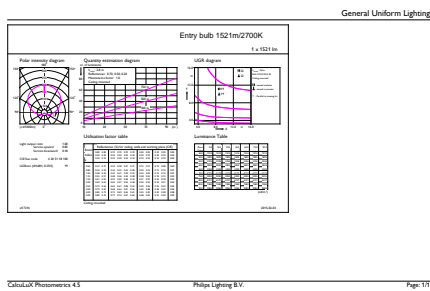

Product data

General Information	
Cap-Base	E27 [E27]
Nominal lifetime	15,000 hour(s)
Switching Cycle	50,000
Lighting Technology	LED
Flux measurement reference	Sphere
Light Technical	
Color Code	827 [CCT of 2700K]
Beam Angle (Nom)	200 degree(s)
Luminous Flux	1,521 lumen
Color Designation	Warm White (WW)
Correlated Color Temperature (Nom)	2700 K
Luminous Efficacy (rated) (Nom)	117 lm/W
Color Consistency	<6
Color rendering index (CRI)	80
LLMF At End Of Nominal Lifetime (Nom)	70 %

Temperature	
T-Case Maximum (Nom)	85 °C

Controls and Dimming	
Dimmable	No

Mechanical and Housing	
Bulb Finish	Frosted

CorePro Plastic LEDbulbs

Bulb Shape	A60 [A 60mm]
Approval and Application	
Energy Consumption kWh/1000 h	13 kWh
EPREL Registration Number	397.628
CE mark	Yes
EU RoHS compliant	Yes
Product Data	
Full product code	871869649074700

Dimensional drawing

Product	D	C
CorePro LEDbulb ND 13-100W A60 E27 827	60 mm	110 mm

Photometric data

Light Distribution Diagram - CorePro LEDbulb ND 13-100W A60 E27 827

CorePro Plastic LEDbulbs

Photometric data