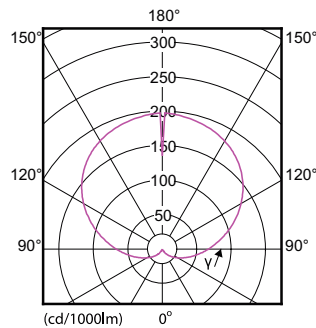

Product data

General Information	
Cap-Base	E27 [E27]
Nominal lifetime	15,000 hour(s)
Switching Cycle	50,000
Lighting Technology	LED
Flux measurement reference	Sphere
Light Technical	
Color Code	827 [CCT of 2700K]
Beam Angle (Nom)	200 degree(s)
Luminous Flux	1,521 lumen
Color Designation	Warm White (WW)
Correlated Color Temperature (Nom)	2700 K
Luminous Efficacy (rated) (Nom)	117 lm/W
Color Consistency	<6
Color rendering index (CRI)	80
LLMF At End Of Nominal Lifetime (Nom)	70 %

Temperature	
T-Case Maximum (Nom)	85 °C

Controls and Dimming	
Dimmable	No

Mechanical and Housing	
Bulb Finish	Frosted

CorePro Plastic LEDbulbs

Bulb Shape	A60 [A 60mm]
Approval and Application	
Energy Consumption kWh/1000 h	13 kWh
EPREL Registration Number	397.628
CE mark	Yes
EU RoHS compliant	Yes
Product Data	
Full product code	871869649074700

Dimensional drawing

Product	D	C
CorePro LEDbulb ND 13-100W A60 E27 827	60 mm	110 mm

Photometric data

Light Distribution Diagram - CorePro LEDbulb ND 13-100W A60 E27 827

CorePro Plastic LEDbulbs

Photometric data