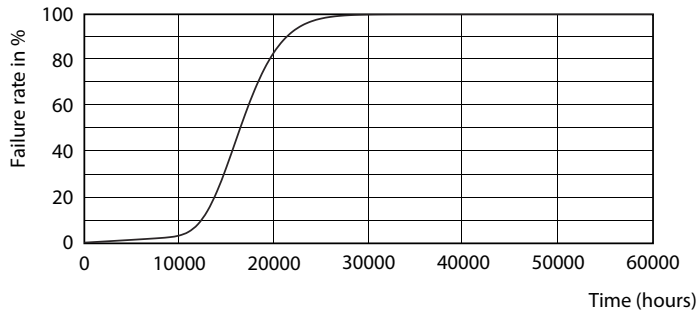

Lifetime

Life Expectancy Diagram - CorePro LEDbulb ND 13-100W A60 E27 827