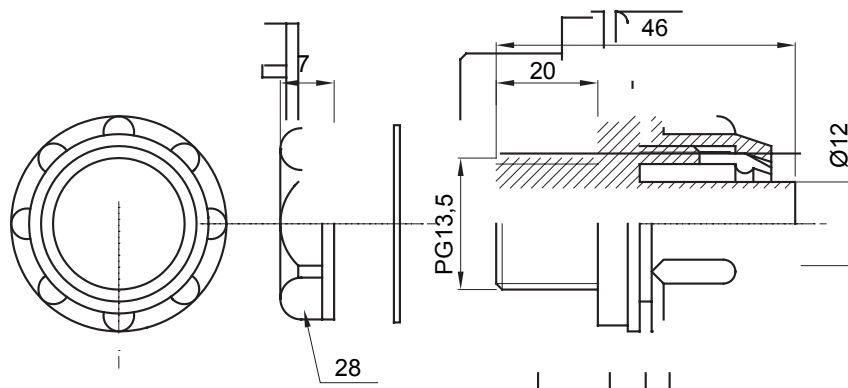

Straight and revolving coupling device for sheath with IP54 protection degree.

Colour	Grey RAL 7035	IP degree	IP54
PG pitch	13.5	Sheath Ø (mm)	12
Type	Fixed	Electrocod	210

DIMENSIONAL

TECHNICAL SYMBOLOGY