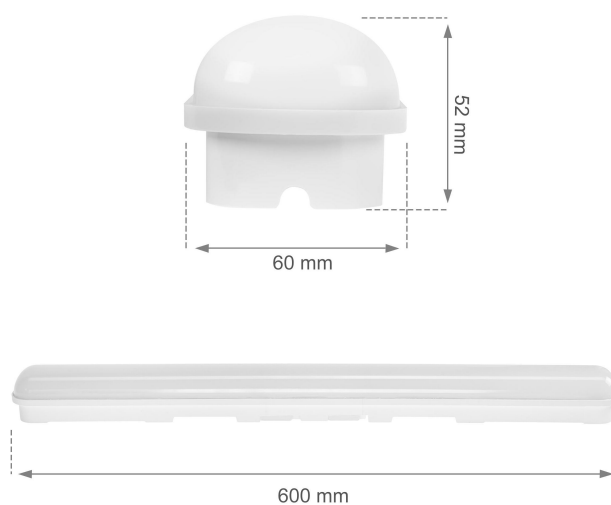

LIMEA GO

SLI028034NW_PW

Hermetic luminaire LIMEA GO, with a power of 25 W, high light efficacy 130 lm/W. It has a very high degree of protection IP65, providing protection against the ingress of dust and water jets. IK07 class provides impact resistance. It shines with light of neutral - the most universal colour (4000K). Suitable for both surface and suspended mounting. The product is certified by the National Institute of Hygiene, so it can be used in rooms with high hygienic requirements.

IP65

IK07

Power	25 W	Voltage	230 V
Luminous flux*	3250 lm (360°)	Colour temperature	4000 K
Colour of light	Neutral white	Beam angle	120 °
IK	07	Degree of protection (IP)	IP65

Technical data

Code	SLI028034NW_PW
Power	25 W
Nominal current	120 mA
Voltage	230 V
Energy consumption	25 kWh/1000h
Frequency	50HZ Hz
Protection class	II
Power factor	0.9
Useful luminous flux*	3250 lm (360°)
Luminous flux**	3000 lm (360°)
Lamp efficacy	130 lm/W
Colour temperature	4000 K
Colour of light	Neutral white
Beam angle	120 °
RA	80
Light source included	+
Uniformity of color SDCM max	5
Dimmable	No
Working temperature range	-20/+40 °
Lifespan	17000 h
Housing material	plastic
IK	07
Degree of protection (IP)	IP65
Dimension (AxBxC)	600x60x52 mm
For use	Outside
Assembly method	On the ceiling, Suspended
Made in	PRC