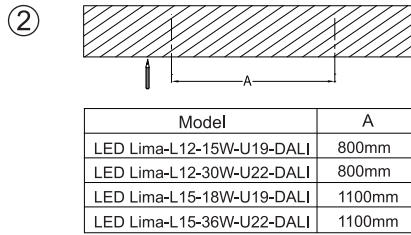

LEDLima DALI

Item Code	CCT	kg
542005000500	3000K	2.5 kg
542005000600	4000K	2.5 kg
542005000700	3000K	3.1 kg
542005000800	4000K	3.1 kg
542005001300	3000K	2.5 kg
542005001400	4000K	2.5 kg
542005001500	3000K	3.1 kg
542005001600	4000K	3.1 kg
599006009000*	/	0.09 kg

* Accessories should be purchased separately.

Model	L (mm)	W (mm)	H (mm)
LED Lima-L12-15W-U19-DALI	1200	70	75
LED Lima-L15-18W-U19-DALI	1500	70	75
LED Lima-L12-30W-U22-DALI	1200	70	75
LED Lima-L15-36W-U22-DALI	1500	70	75

Suspending

*Suspension Kit sold separately.