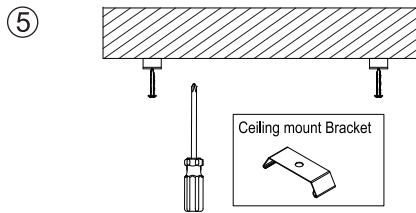

Ceiling

Unmount luminaire

In case of damage to the wire, it has to be replaced only by the manufacturer, distributor or by an expert, to avoid risks.

Caution: Any operation on LED module is forbidden while power-on.

Zur Vermeidung von Risiken müssen defekte Leitungen ausschließlich vom Hersteller, Inverkehrbringer oder Fachmann ausgetauscht werden.

Achtung: In Betrieb ist keine Arbeit am LED-Modul erlaubt.

For non-user replaceable light sources.

The light source contained in this luminaire shall only be replaced by the manufacturer or his service agent or a similar qualified person.

Suzhou Opple Lighting Co., Ltd.
215200
East Side, Fenyang Road,
Fenhu Economic Development Zone,
Wujiang City, Jiangsu Province,
P.R.China

OPPLE Lighting B.V.
Materiaalweg 6-6A
5681 RJ Best
The Netherlands
service@opple.com
www.opple.com