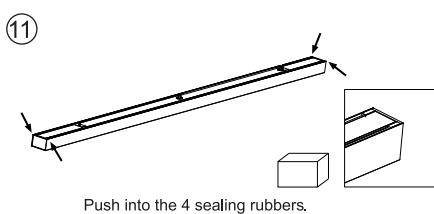

LEDLima DALI

Item Code	CCT	kg
542005000500	3000K	2.5 kg
542005000600	4000K	2.5 kg
542005000700	3000K	3.1 kg
542005000800	4000K	3.1 kg
542005001300	3000K	2.5 kg
542005001400	4000K	2.5 kg
542005001500	3000K	3.1 kg
542005001600	4000K	3.1 kg
599006009000*	/	0.09 kg

* Accessories should be purchased separately.

Model	L (mm)	W (mm)	H (mm)
LED Lima-L12-15W-U19-DALI	1200	70	75
LED Lima-L15-18W-U19-DALI	1500	70	75
LED Lima-L12-30W-U22-DALI	1200	70	75
LED Lima-L15-36W-U22-DALI	1500	70	75

Suspending

*Suspension Kit sold separately.