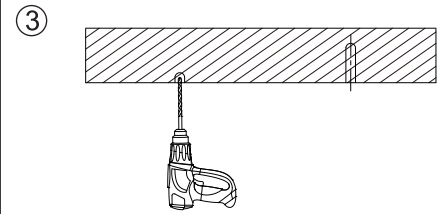

LEDLima DALI

Item Code	CCT	kg
542005000500	3000K	2.5 kg
542005000600	4000K	2.5 kg
542005000700	3000K	3.1 kg
542005000800	4000K	3.1 kg
542005001300	3000K	2.5 kg
542005001400	4000K	2.5 kg
542005001500	3000K	3.1 kg
542005001600	4000K	3.1 kg
599006009000*	/	0.09 kg

* Accessories should be purchased separately.

Model	L (mm)	W (mm)	H (mm)
LED Lima-L12-15W-U19-DALI	1200	70	75
LED Lima-L15-18W-U19-DALI	1500	70	75
LED Lima-L12-30W-U22-DALI	1200	70	75
LED Lima-L15-36W-U22-DALI	1500	70	75

Suspending

*Suspension Kit sold separately.