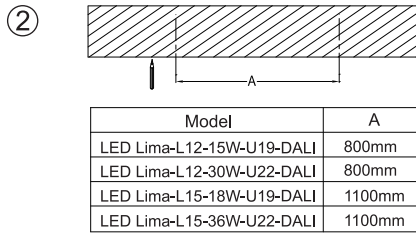

Ceiling

Unmount luminaire

In case of damage to the wire, it has to be replaced only by the manufacturer, distributor or by an expert, to avoid risks.

Caution: Any operation on LED module is forbidden while power-on.

Zur Vermeidung von Risiken müssen defekte Leitungen ausschließlich vom Hersteller, Inverkehrbringer oder Fachmann ausgetauscht werden.

Achtung: In Betrieb ist keine Arbeit am LED-Modul erlaubt.

For non-user replaceable light sources.

The light source contained in this luminaire shall only be replaced by the manufacturer or his service agent or a similar qualified person.

Suzhou Opple Lighting Co., Ltd.
215200
East Side, Fenyang Road,
Fenhu Economic Development Zone,
Wujiang City, Jiangsu Province,
P.R.China

OPPLE Lighting B.V.
Materiaalweg 6-6A
5681 RJ Best
The Netherlands
service@opple.com
www.opple.com