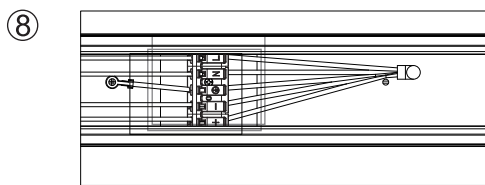

Ceiling

Unmount luminaire

In case of damage to the wire, it has to be replaced only by the manufacturer, distributor or by an expert, to avoid risks.

Caution: Any operation on LED module is forbidden while power-on.

Zur Vermeidung von Risiken müssen defekte Leitungen ausschließlich vom Hersteller, Inverkehrbringer oder Fachmann ausgetauscht werden.

Achtung: In Betrieb ist keine Arbeit am LED-Modul erlaubt.

For non-user replaceable light sources.

The light source contained in this luminaire shall only be replaced by the manufacturer or his service agent or a similar qualified person.

Suzhou Opple Lighting Co., Ltd.
215200
East Side, Fenyang Road,
Fenhu Economic Development Zone,
Wujiang City, Jiangsu Province,
P.R.China

OPPLE Lighting B.V.
Materiaalweg 6-6A
5681 RJ Best
The Netherlands
service@opple.com
www.opple.com