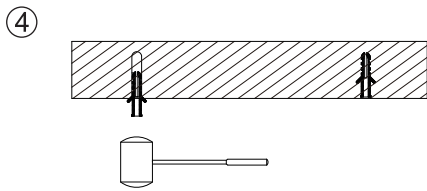

Ceiling

Unmount luminaire

In case of damage to the wire, it has to be replaced only by the manufacturer, distributor or by an expert, to avoid risks.

Caution: Any operation on LED module is forbidden while power-on.

Zur Vermeidung von Risiken müssen defekte Leitungen ausschließlich vom Hersteller, Inverkehrbringer oder Fachmann ausgetauscht werden.

Achtung: In Betrieb ist keine Arbeit am LED-Modul erlaubt.

For non-user replaceable light sources.

The light source contained in this luminaire shall only be replaced by the manufacturer or his service agent or a similar qualified person.

Suzhou Opple Lighting Co., Ltd.
215200
East Side, Fenyang Road,
Fenhu Economic Development Zone,
Wujiang City, Jiangsu Province,
P.R.China

OPPLE Lighting B.V.
Materiaalweg 6-6A
5681 RJ Best
The Netherlands
service@opple.com
www.opple.com