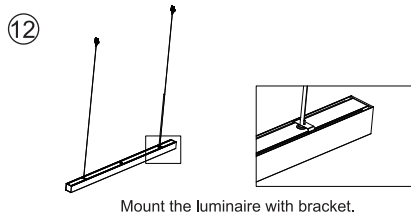

LEDLima DALI

Item Code	CCT	kg
542005000500	3000K	2.5 kg
542005000600	4000K	2.5 kg
542005000700	3000K	3.1 kg
542005000800	4000K	3.1 kg
542005001300	3000K	2.5 kg
542005001400	4000K	2.5 kg
542005001500	3000K	3.1 kg
542005001600	4000K	3.1 kg
599006009000*	/	0.09 kg

* Accessories should be purchased separately.

Model	L (mm)	W (mm)	H (mm)
LED Lima-L12-15W-U19-DALI	1200	70	75
LED Lima-L15-18W-U19-DALI	1500	70	75
LED Lima-L12-30W-U22-DALI	1200	70	75
LED Lima-L15-36W-U22-DALI	1500	70	75

Suspending

*Suspension Kit sold separately.