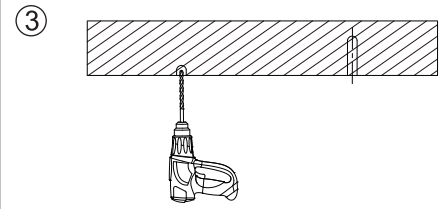

Ceiling

Unmount luminaire

In case of damage to the wire, it has to be replaced only by the manufacturer, distributor or by an expert, to avoid risks.

Caution: Any operation on LED module is forbidden while power-on.

Zur Vermeidung von Risiken müssen defekte Leitungen ausschließlich vom Hersteller, Inverkehrbringer oder Fachmann ausgetauscht werden.

Achtung: In Betrieb ist keine Arbeit am LED-Modul erlaubt.

For non-user replaceable light sources.

The light source contained in this luminaire shall only be replaced by the manufacturer or his service agent or a similar qualified person.

Suzhou Opple Lighting Co., Ltd.
215200
East Side, Fenyang Road,
Fenhu Economic Development Zone,
Wujiang City, Jiangsu Province,
P.R.China

OPPLE Lighting B.V.
Materiaalweg 6-6A
5681 RJ Best
The Netherlands
service@opple.com
www.opple.com