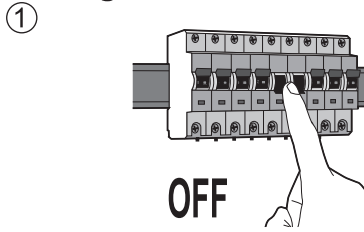

Ceiling

Unmount luminaire

In case of damage to the wire, it has to be replaced only by the manufacturer, distributor or by an expert, to avoid risks.

Caution: Any operation on LED module is forbidden while power-on.

Zur Vermeidung von Risiken müssen defekte Leitungen ausschließlich vom Hersteller, Inverkehrbringer oder Fachmann ausgetauscht werden.

Achtung: In Betrieb ist keine Arbeit am LED-Modul erlaubt.

For non-user replaceable light sources.

The light source contained in this luminaire shall only be replaced by the manufacturer or his service agent or a similar qualified person.

Suzhou Opple Lighting Co., Ltd.
215200
East Side, Fenyang Road,
Fenhu Economic Development Zone,
Wujiang City, Jiangsu Province,
P.R.China

OPPLE Lighting B.V.
Materiaalweg 6-6A
5681 RJ Best
The Netherlands
service@opple.com
www.opple.com