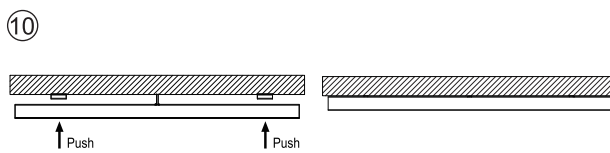

Ceiling

Unmount luminaire

In case of damage to the wire, it has to be replaced only by the manufacturer, distributor or by an expert, to avoid risks.

Caution: Any operation on LED module is forbidden while power-on.

Zur Vermeidung von Risiken müssen defekte Leitungen ausschließlich vom Hersteller, Inverkehrbringer oder Fachmann ausgetauscht werden.

Achtung: In Betrieb ist keine Arbeit am LED-Modul erlaubt.

For non-user replaceable light sources.

The light source contained in this luminaire shall only be replaced by the manufacturer or his service agent or a similar qualified person.

Suzhou Opple Lighting Co., Ltd.
215200
East Side, Fenyang Road,
Fenhu Economic Development Zone,
Wujiang City, Jiangsu Province,
P.R.China

OPPLE Lighting B.V.
Materiaalweg 6-6A
5681 RJ Best
The Netherlands
service@opple.com
www.opple.com