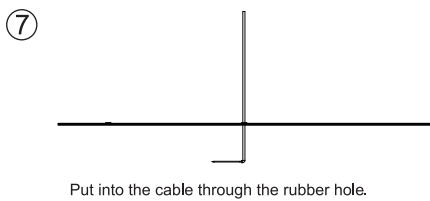

Ceiling

Unmount luminaire

In case of damage to the wire, it has to be replaced only by the manufacturer, distributor or by an expert, to avoid risks.

Caution: Any operation on LED module is forbidden while power-on.

Zur Vermeidung von Risiken müssen defekte Leitungen ausschließlich vom Hersteller, Inverkehrbringer oder Fachmann ausgetauscht werden.

Achtung: In Betrieb ist keine Arbeit am LED-Modul erlaubt.

For non-user replaceable light sources.

The light source contained in this luminaire shall only be replaced by the manufacturer or his service agent or a similar qualified person.

Suzhou Opple Lighting Co., Ltd.
215200
East Side, Fenyang Road,
Fenhu Economic Development Zone,
Wujiang City, Jiangsu Province,
P.R.China

OPPLE Lighting B.V.
Materiaalweg 6-6A
5681 RJ Best
The Netherlands
service@opple.com
www.opple.com