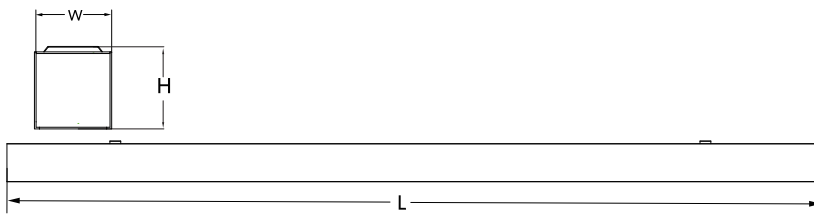

LEDLima DALI

Item Code	CCT	kg
542005000500	3000K	2.5 kg
542005000600	4000K	2.5 kg
542005000700	3000K	3.1 kg
542005000800	4000K	3.1 kg
542005001300	3000K	2.5 kg
542005001400	4000K	2.5 kg
542005001500	3000K	3.1 kg
542005001600	4000K	3.1 kg
599006009000*	/	0.09 kg

* Accessories should be purchased separately.

Model	L (mm)	W (mm)	H (mm)
LED Lima-L12-15W-U19-DALI	1200	70	75
LED Lima-L15-18W-U19-DALI	1500	70	75
LED Lima-L12-30W-U22-DALI	1200	70	75
LED Lima-L15-36W-U22-DALI	1500	70	75