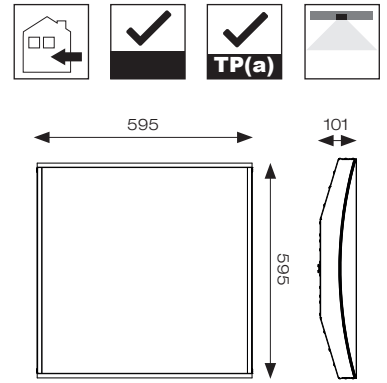

Powered by CASAMBI

INPUT	HERTZ	TEMP	LIFETIME (HRS)	CRI	SDCM	BEAM ANGLE	CLASS	IP
220-240V	50/60Hz	-20°C to 40°C	L80 60,000	Ra 80	5	80°	2	IP20

CODE	DESCRIPTION	WATTAGE	CCT	LUMENS	LM/W	UGR	TRADE
ASPASL	Selectable CCT	19W	3000K/4000K/6500K	2320lm (4000K)	122lm (4000K)	16	£283.00