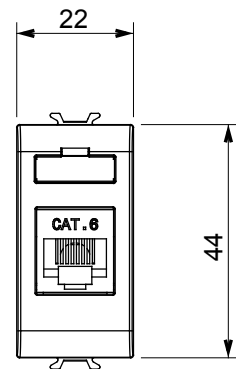

Product Data Sheet

GW12424

CHORUSMART - Domestic range

Wide range of control devices, sockets for power supply (conforming to national and international standards) signal pick-up, climate control, comfort management, technical alarm signalling and emergency lighting management. The ChoruSmart modular devices are available in five colours, glossy white, satin white, natural beige, satin black and lacquered titanium and in various sizes from 1/2, 1, 2 and 3 modules. Thanks to the mounting supports for rectangular, square and round boxes, endless combinations can be created with the ChoruSmart range of plates.

Category	Data socket	Description	RJ45
Colour	Satin black	Use category	6
Cables	FTP	Connection	Toolless
Number pairs	4	Standard	EN 60603-7-5
No. modules	1	Electrocod	3722
Material	Technopolymer		

DIMENSIONAL