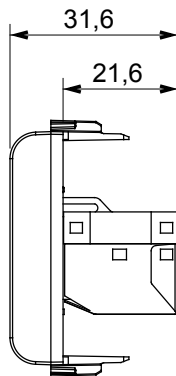

Product Data Sheet

GW12424

CHORUSMART - Domestic range

Wide range of control devices, sockets for power supply (conforming to national and international standards) signal pick-up, climate control, comfort management, technical alarm signalling and emergency lighting management. The ChoruSmart modular devices are available in five colours, glossy white, satin white, natural beige, satin black and lacquered titanium and in various sizes from 1/2, 1, 2 and 3 modules. Thanks to the mounting supports for rectangular, square and round boxes, endless combinations can be created with the ChoruSmart range of plates.

Category	Data socket	Description	RJ45
Colour	Satin black	Use category	6
Cables	FTP	Connection	Toolless
Number pairs	4	Standard	EN 60603-7-5
No. modules	1	Electrocod	3722
Material	Technopolymer		

DIMENSIONAL