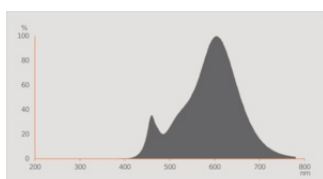

Photometrical data

Light color (designation)	Tunable White
Lumen main.fact.at end of nom.life time	0.70
Standard deviation of color matching	≤ 6 sdcn
Nominal luminous flux	345 lm
Luminous flux	345 lm
Luminous efficacy	73 lm/W
Luminous intensity	380 cd
Adjustable color temperature	2700...6500 K
Color temperature	2700...6500 K
Color rendering index Ra	80
Flickering metric (Pst LM)	1.0
Stroboscope effect metric (SVM)	0.9

Light technical data

Beam angle	45 °
Starting time	< 0.5 s

Warm-up time (60 %)	< 0.50 s
---------------------	----------

Dimensions & Weight

Product weight	84.00 g
Diameter	63.00 mm
Maximum diameter	105 mm
Length	102.00 mm
Width	63.00 mm
Height	63.00 mm
Outer bulb [PICOS]	R63