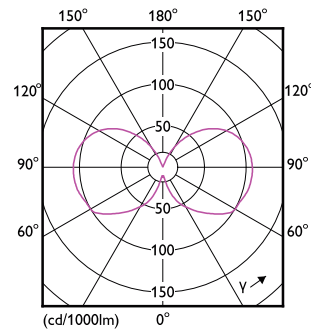

Product data

General Information		Power Consumption	
Cap-Base	G9 [G9]	Lamp Current (Nom)	30 mA
Nominal lifetime	15,000 hour(s)	Wattage Equivalent	40 W
Switching Cycle	8,000	Starting Time (Nom)	0.5 s
Lighting Technology	LED	Warm-up time to 60% light	0.5 s
Flux measurement reference	Sphere	Power Factor (Fraction)	0.4
		Voltage (Nom)	220-240 V
Light Technical		Temperature	
Color Code	830 [CCT of 3000K]	T-Case Maximum (Nom)	82 °C
Luminous Flux	400 lumen		
Color Designation	White (WH)	Controls and Dimming	
Correlated Color Temperature (Nom)	3000 K	Dimmable	No
Luminous Efficacy (rated) (Nom)	125.00 lm/W		
Color Consistency	<6	Mechanical and Housing	
Color rendering index (CRI)	80	Bulb Finish	Clear
LLMF At End Of Nominal Lifetime (Nom)	70 %	Bulb Shape	Capsule
Operating and Electrical		Approval and Application	
Line Frequency	50 to 60 Hz	Suitable For Accent Lighting	No
Input Frequency	50 to 60 Hz		

Dimensional drawing

Product	D	C
CorePro LEDcapsule 3.2-40W ND G9 830	16.5 mm	54 mm

Photometric data

Light Distribution Diagram - CorePro LEDcapsule 3.2-40W ND G9 830

Spectral Power Distribution Colour - CorePro LEDcapsule 3.2-40W ND G9 830