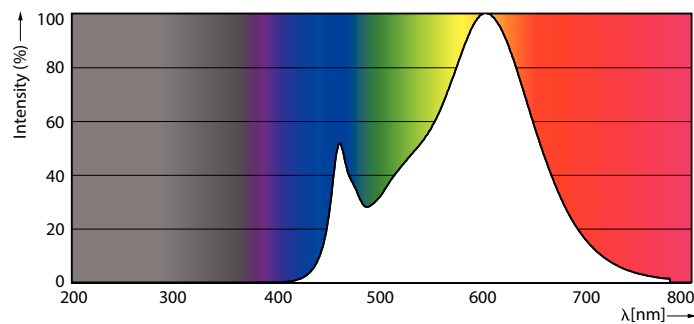

Spectral Power Distribution Colour - CorePro LEDcapsule 3.2-40W ND G9 830