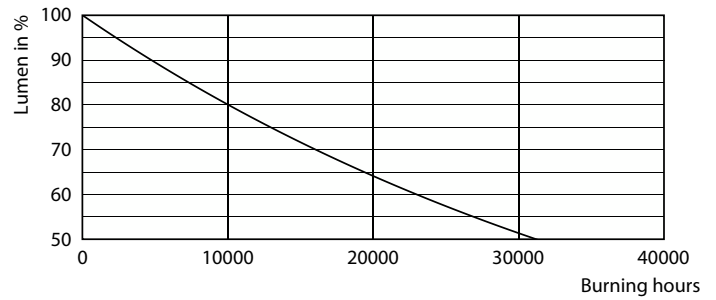

CorePro LEDcapsule MV

Lifetime

Life Expectancy Diagram - CorePro LEDcapsule 3.2-40W ND G9 830

Lumen Maintenance Diagram - CorePro LEDcapsule 3.2-40W ND G9 830