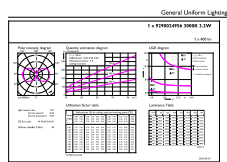

Photometric data

Light Distribution Diagram - CorePro LEDcapsule 3.2-40W ND G9 830