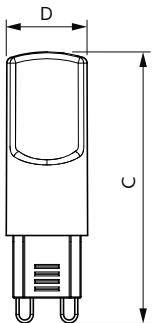

Product data

General Information		Power Consumption	
Cap-Base	G9 [G9]	Lamp Current (Nom)	30 mA
Nominal lifetime	15,000 hour(s)	Wattage Equivalent	40 W
Switching Cycle	8,000	Starting Time (Nom)	0.5 s
Lighting Technology	LED	Warm-up time to 60% light	0.5 s
Flux measurement reference	Sphere	Power Factor (Fraction)	0.4
		Voltage (Nom)	220-240 V
Light Technical		Temperature	
Color Code	830 [CCT of 3000K]	T-Case Maximum (Nom)	82 °C
Luminous Flux	400 lumen		
Color Designation	White (WH)	Controls and Dimming	
Correlated Color Temperature (Nom)	3000 K	Dimmable	No
Luminous Efficacy (rated) (Nom)	125.00 lm/W		
Color Consistency	<6	Mechanical and Housing	
Color rendering index (CRI)	80	Bulb Finish	Clear
LLMF At End Of Nominal Lifetime (Nom)	70 %	Bulb Shape	Capsule
Operating and Electrical		Approval and Application	
Line Frequency	50 to 60 Hz	Suitable For Accent Lighting	No
Input Frequency	50 to 60 Hz		

Dimensional drawing

Product	D	C
CorePro LEDcapsule 3.2-40W ND G9 830	16.5 mm	54 mm

Photometric data

Light Distribution Diagram - CorePro LEDcapsule 3.2-40W ND G9 830

Spectral Power Distribution Colour - CorePro LEDcapsule 3.2-40W ND G9 830