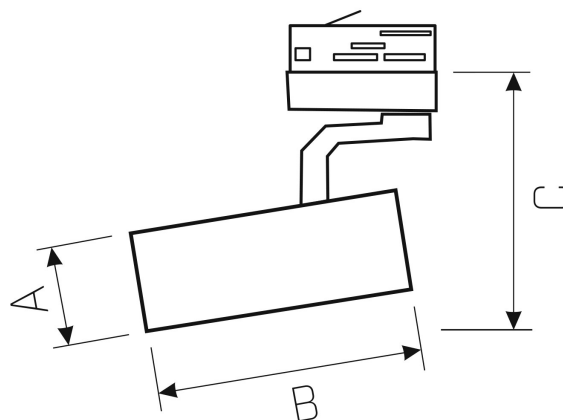

FIESTA

W0JP05994

LED luminaire FIESTA, with a power of 35 W, high light efficacy 135 lm/W. It is made of high-quality components, supported by a 5-year warranty. Lights up with neutral light - the most universal colour (4000K), which is suitable for the rooms we use on a daily basis, ensuring comfort during everyday activities. Narrow beam angle 15° gives directional light so that selected objects or surfaces can be better exposed. Designed to be mounted on a track.

| | | | |
|--------------------|---------------|---------------------------|----------------------|
| Power | 35 W | Voltage | 230 V |
| Colour temperature | 4000 K | Colour of light | Neutral white |
| Beam angle | 15 ° | Degree of protection (IP) | IP20 |

Technical data

| | |
|------------------------------|----------------|
| Code | WQJP05994 |
| Power | 35 W |
| Nominal current | 167.4 mA |
| Voltage | 230 V |
| Energy consumption | 35 kWh/1000h |
| Frequency | 50HZ Hz |
| Protection class | I |
| Power supply included | Yes |
| Manufacturer of power supply | TRIDONIC |
| Power factor | 0.93 |
| Useful luminous flux* | 4725 lm (360°) |
| Luminous flux** | 3500 lm (360°) |
| Lamp efficacy | 135 lm/W |
| Colour temperature | 4000 K |
| Colour of light | Neutral white |
| Beam angle | 15 ° |
| RA | 80 |
| Light source included | + |
| Producer of LED diodes | CREE |
| Uniformity of color SDCM max | 3 |
| Dimmable | No |
| Working temperature range | -20/+40 ° |
| Lifespan | 50000 h |
| Housing material | Aluminum |
| Degree of protection (IP) | IP20 |
| Colour | White |
| Dimension (AxBxC) | 84x190x160 mm |
| For use | Inside |
| Assembly method | on track |
| Application | Inside |
| Made in | PL |