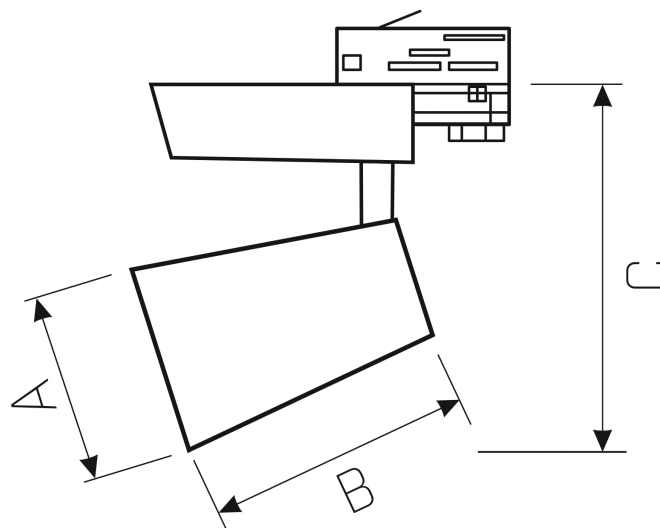

ESTRA

WQJP06157

LED luminaire ESTRA, with a power of 35 W, high light efficacy 115 lm/W. It is made of high-quality components, supported by a 5-year warranty. It also stands out for its very high colour rendering index RA>90. Lights up with neutral light - the most universal colour (4000K), which is suitable for the rooms we use on a daily basis, ensuring comfort during everyday activities. Narrow beam angle 40° gives directional light so that selected objects or surfaces can be better exposed. Designed to be mounted on a track.

Power	35 W	Voltage	230 V
Colour temperature	4000 K	Colour of light	Neutral white
Beam angle	40 °	Degree of protection (IP)	IP20

Technical data

Code	WQJP06157
Power	35 W
Nominal current	167.4 mA
Voltage	230 V
Energy consumption	35 kWh/1000h
Frequency	50HZ Hz
Protection class	I
Power supply included	+
Manufacturer of power supply	TRIDONIC
Power factor	0.93
Useful luminous flux*	4025 lm (360°)
Luminous flux**	3325 lm (360°)
Lamp efficacy	115 lm/W
Colour temperature	4000 K
Colour of light	Neutral white
Beam angle	40 °
RA	90
Light source included	+
Producer of LED diodes	CREE
Uniformity of color SDCM max	3
Dimmable	OPC
Working temperature range	-20/+40 °
Lifespan	50000 h
Housing material	Aluminum
Degree of protection (IP)	IP20
Colour	White
Dimension (AxBxC)	109x130x190 mm
For use	Inside
Assembly method	on track
Application	Inside
Made in	PL