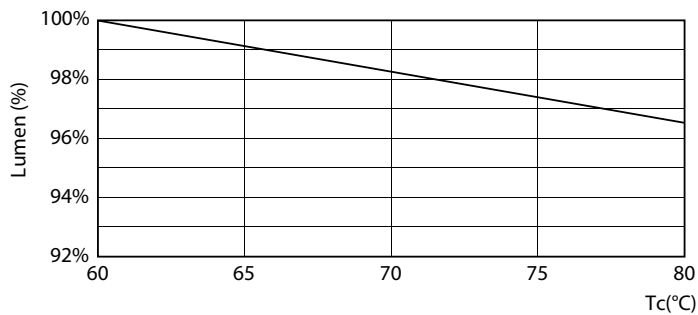

Lifetime

Lumen Maintenance Diagram - CorePro LEDtube 1500mm HO 24W 865 T8