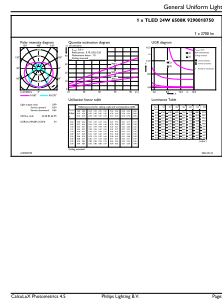

Temperature	
T-Case Maximum (Nom)	60 °C

Controls and Dimming	
Dimmable	No

Mechanical and Housing	
Bulb Finish	Frosted
Bulb Material	Glass
Product Length	1,500 mm
Bulb Shape	T8

Dimensional drawing

Net Weight (Piece)	0.220 kg
Approval and Application	
Energy Efficiency Class	E
Energy Saving Product	Yes
Approval Marks	RoHS compliance CE marking KEMA Keur certificate
Energy Consumption kWh/1000 h	24 kWh
EPREL Registration Number	1827693
CE mark	Yes
EU RoHS compliant	Yes
Flickering value (PstLM) - Flickering value as per EN 61000-3-3	1
Stroboscopic effect visibility measure (SVM)	0.4
Ambient temperature range	-20 to +45 °C

Product	D1	D2	A1	A2	A3
CorePro LEDtube 1500mm HO 24W 865 T8	25.7 mm	28 mm	1,500 mm	1,507.1 mm	1,514.2 mm

CorePro LEDtube EM/Mains T8

Photometric data

Light Distribution Diagram - CorePro LEDtube 1500mm HO 24W 865 T8