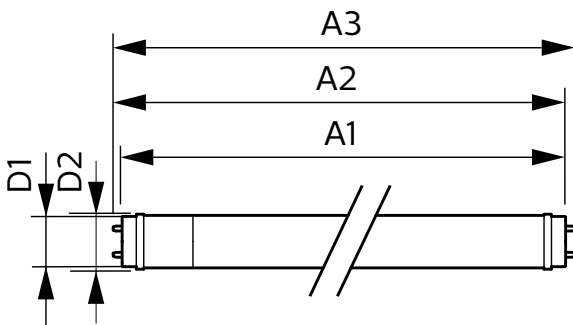

Product data

General Information			
Cap-Base	G13	Luminous Flux	2,700 lm
Nominal lifetime	50,000 hour(s)	Color Designation	Cool Daylight
Switching Cycle	200,000	Correlated Color Temperature (Nom)	6500 K
Lighting Technology	LED	Luminous Efficacy (rated) (Nom)	112 lm/W
Flux measurement reference	Sphere	Color Consistency	<6
		Color rendering index (CRI)	80
		LLMF At End Of Nominal Lifetime (Nom)	70 %
		Photobiological safety according to EN 62471	RG0
Light Technical			
Color Code	865 [CCT of 6500K]		
Beam Angle (Nom)	240 degree(s)		

Temperature	
T-Case Maximum (Nom)	60 °C

Controls and Dimming	
Dimmable	No

Mechanical and Housing	
Bulb Finish	Frosted
Bulb Material	Glass
Product Length	1,500 mm
Bulb Shape	T8

Dimensional drawing

Net Weight (Piece)	0.220 kg
Approval and Application	
Energy Efficiency Class	E
Energy Saving Product	Yes
Approval Marks	RoHS compliance CE marking KEMA Keur certificate
Energy Consumption kWh/1000 h	24 kWh
EPREL Registration Number	1827693
CE mark	Yes
EU RoHS compliant	Yes
Flickering value (PstLM) - Flickering value as per EN 61000-3-3	1
Stroboscopic effect visibility measure (SVM)	0.4
Ambient temperature range	-20 to +45 °C