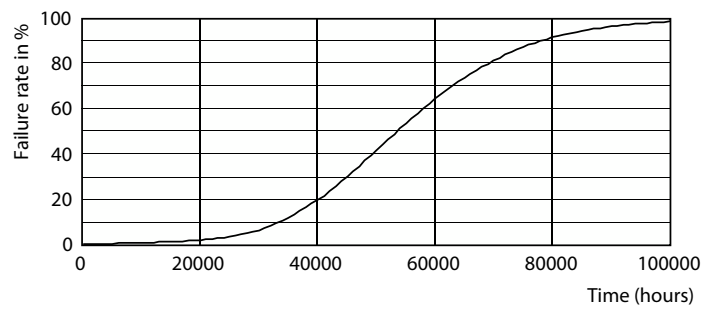

Life Expectancy Diagram