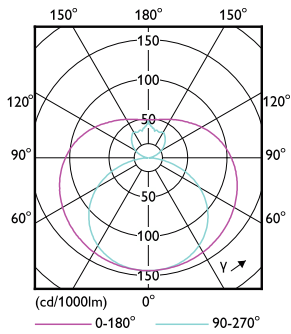

Product data

General Information			
Cap-Base	G13	Luminous Flux	2,700 lm
Nominal lifetime	50,000 hour(s)	Color Designation	Cool Daylight
Switching Cycle	200,000	Correlated Color Temperature (Nom)	6500 K
Lighting Technology	LED	Luminous Efficacy (rated) (Nom)	112 lm/W
Flux measurement reference	Sphere	Color Consistency	<6
		Color rendering index (CRI)	80
		LLMF At End Of Nominal Lifetime (Nom)	70 %
		Photobiological safety according to EN 62471	RG0
Light Technical			
Color Code	865 [CCT of 6500K]		
Beam Angle (Nom)	240 degree(s)		

Temperature	
T-Case Maximum (Nom)	60 °C

Controls and Dimming	
Dimmable	No

Mechanical and Housing	
Bulb Finish	Frosted
Bulb Material	Glass
Product Length	1,500 mm
Bulb Shape	T8

Dimensional drawing

Net Weight (Piece)	0.220 kg
Approval and Application	
Energy Efficiency Class	E
Energy Saving Product	Yes
Approval Marks	RoHS compliance CE marking KEMA Keur certificate
Energy Consumption kWh/1000 h	24 kWh
EPREL Registration Number	1827693
CE mark	Yes
EU RoHS compliant	Yes
Flickering value (PstLM) - Flickering value as per EN 61000-3-3	1
Stroboscopic effect visibility measure (SVM)	0.4
Ambient temperature range	-20 to +45 °C

Product	D1	D2	A1	A2	A3
CorePro LEDtube 1500mm HO 24W 865 T8	25.7 mm	28 mm	1,500 mm	1,507.1 mm	1,514.2 mm

CorePro LEDtube EM/Mains T8

Photometric data

Light Distribution Diagram - CorePro LEDtube 1500mm HO 24W 865 T8