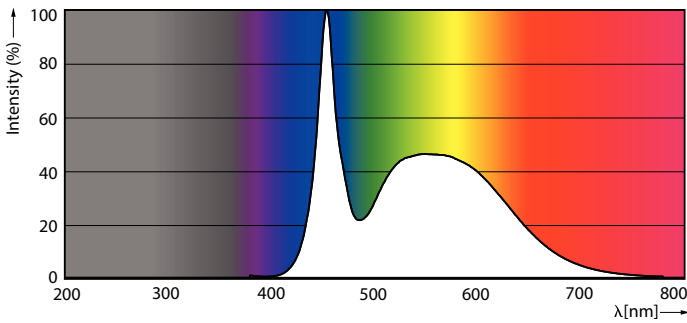

Spectral Power Distribution Colour - CorePro LEDtube 1500mm HO 24W 865 T8