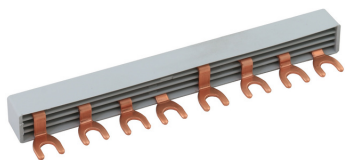

NEW MVS 4 8 8 (900 850)

Type	MVS 4 8 8
Part No.	900 850
Type	Four-phase
Number of contact studs	8
Max. installation length	8Standard DIN module(s)
Nominal cross-section	10mm ²
Weight	60.96 g
Customs tariff number (Comb. Nomenclature VAE)	85369001
GTIN	4013364460379
PU	5 Stk