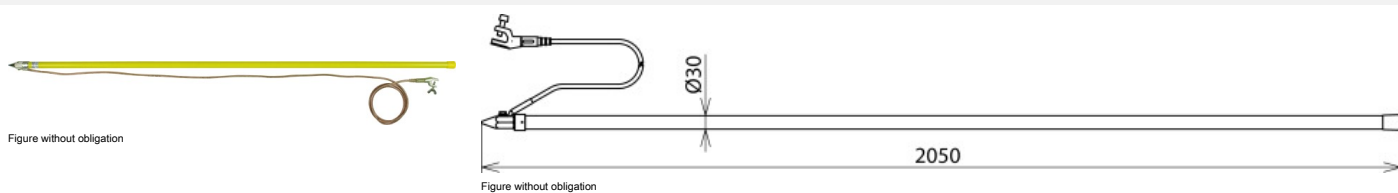

EV TS 2000 EK (758 001)

Type	EV TS 2000 EK
Part No.	758 001
Cable length	3500 mm
Cable cross-section	16 mm ²
Cable sheath	Transparent
Material (earthing cable)	Cu, highly flexible
Tube length	2000 mm
Total length (l _c)	2050 mm
Clamping range	Up to 20 mm
Use	Not suitable for use in wet weather conditions
Material (contact electrode)	Cu alloy/gal Sn
Material (insulating tube)	Glass-fibre reinforced polyester tube
Weight	2,21 kg
Customs tariff number	85369095
GTIN	4013364004030
PU	1 Stk