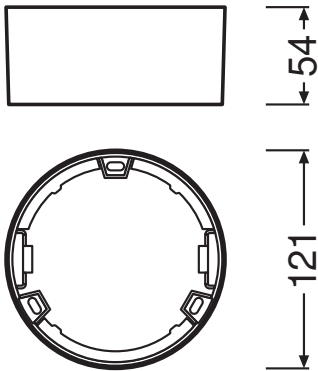

PRODUCT DATASHEET

DL SLIM FRAME DN 105 WT

DOWNLIGHT SLIM ROUND FRAME | Surface mounting frame, round shape

Areas of application

- General illumination
- Public areas
- Stairways
- Corridors
- Foyers
- Shops

Product benefits

- Cable entry on the side for electrical connection with low profil
- Easy installation thanks to included drilling template

Product features

- Low mounting depth
- Robust polycarbonate casing
- Mounting accessories included

TECHNICAL DATA

Dimensions & Weight

Diameter	121,0 mm
Height	54 mm
Product weight	36.00 g

Materials & Colors

Product color	White
---------------	-------

Application & Mounting

Mounting location	Ceiling / Wall
-------------------	----------------

Certificates & Standards

Ball shot safe	No
----------------	----

DOWNLOAD DATA

Documents and certificates	
	User instruction
	On-Pack-Info

Tender texts

Tender documents

LOGISTICAL DATA

Product code	Packaging unit (Pieces/Unit)	Dimensions (length x width x height)	Gross weight	Volume
4058075079151	Folding box 1	60 mm x 130 mm x 130 mm	84.00 g	1.01 dm ³
4058075079168	Shipping box 6	380 mm x 140 mm x 154 mm	624.00 g	8.19 dm ³