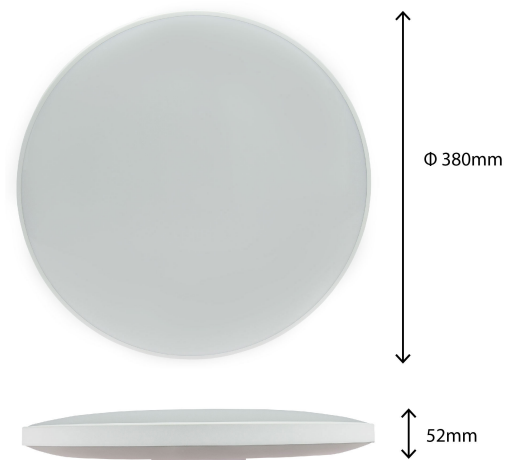

NYMPHEA BLACK & WHITE

SLI031036CW_PW

See
more

Plafond NYMPHEA BLACK & WHITE, with a power of 32 W, high light efficacy 108 lm/W. It has a high IP54 rating, making it ideal for use in rooms with high humidity. It shines with a cold light colour (6000K), which is suitable for rooms where we need to be most focused and concentrated, such as technical workstations. Designed for surface mounting. The product is certified by the National Institute of Hygiene, so it can be used in rooms with high hygienic requirements.

IP54

Power	32 W	Voltage	230 V
Luminous flux*	3450 lm (360°)	Colour temperature	6000 K
Colour of light	CW	Beam angle	115 °
Degree of protection (IP)	IP54		

Technical data

Code	SLI031036CW_PW
Power	32 W
Nominal current	142 mA
Voltage	230 V
Energy consumption	32 kWh/1000h
Frequency	50HZ Hz
Protection class	II
Power supply included	+
Power factor	0.98
Useful luminous flux*	3450 lm (360°)
Luminous flux**	2300 lm (360°)
Lamp efficacy	108 lm/W
Luminous intensity	1350 cd
Colour temperature	6000 K
Colour of light	CW
Beam angle	115 °
RA	>80
Light source included	+
Uniformity of color SDCM max	5
Dimmable	No
Working temperature range	-20 +40 °
Lifespan	17000 h
Housing material	Plastic
Degree of protection (IP)	IP54
Colour	White
Dimension (AxBxC)	380x55 mm
For use	Inside
Assembly method	On the ceiling
Application	Inside
Made in	PRC